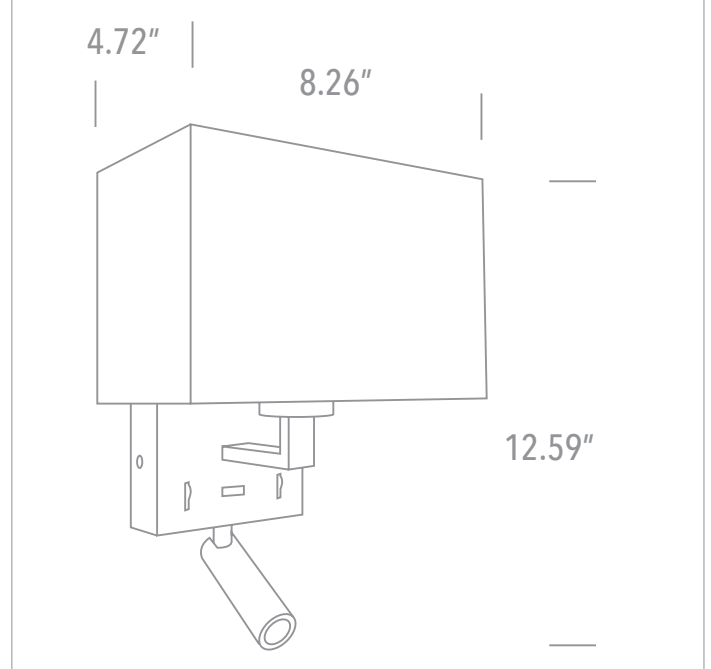

DATE:

CUSTOMER:

PROJECT:

QUANTITY:

DOYLE *D61120*

12W E27 + 3W LED Wall Surface, Adjustable Reading Light & Black Fabric Shade IP20

EXAMPLE:

FAMILY	ITEM#	WATTAGE	LUMENS	CCT	FINISH	DRIVER	IP RATING	INPUT VOLTAGE
DOYLE	D61120	3W+12W	150lm	30	BLK	N	20	120

FAMILY	ITEM#	WATTAGE	LUMENS	CCT	FINISH	DRIVER	IP RATING	INPUT VOLTAGE
DOYLE	D61120	3W+12W	150lm	30 3000K	BLK BLACK	N NON-DIM	20 IP20	120/277 120V - 277V

<p>NOTES</p> <p>D61120: Each fixture includes a rectangular mounting plate for attaching to a standard 3" octagonal junction box. Color will match fixture.</p> <p>120V Not dimmable,</p>	<p>3000K CCT = Warm White 3W LED + 12W E27</p>	<p>WEB LINKS:</p> <p>D61120</p>	
---	--	---	---