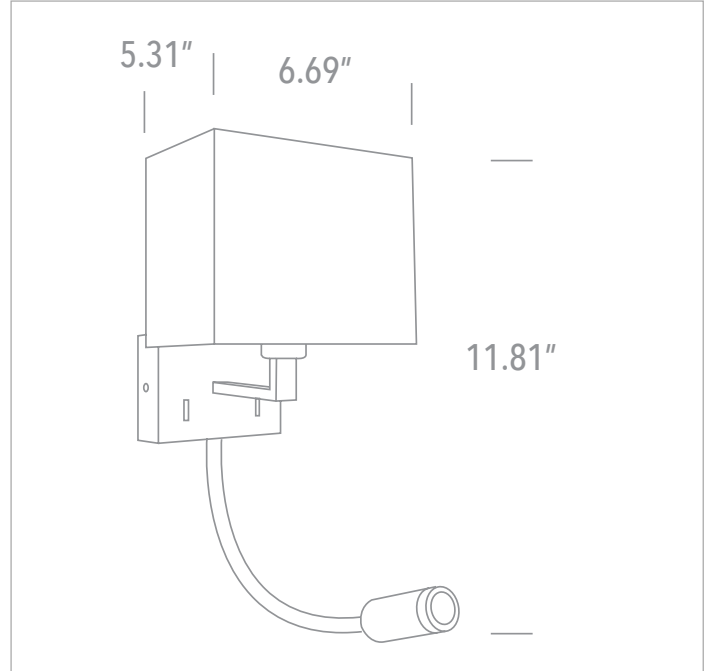

DATE:

CUSTOMER:

PROJECT:

QUANTITY:

CANTY *D61122*

8W E14 + 3W LED Wall Surface, Adjustable Reading Light w/ Black Fabric Shade IP20

EXAMPLE:

FAMILY	ITEM#	WATTAGE	LUMENS	CCT	FINISH	DRIVER	IP RATING	INPUT VOLTAGE
CANTY	D61122	3W+8W	150lm	30	CRM	N	20	120

FAMILY	ITEM#	WATTAGE	LUMENS	CCT	FINISH	DRIVER	IP RATING	INPUT VOLTAGE
CANTY	D61122	3W+8W	150lm	30 3000K	CRM CHROME	N NON-DIM	20 IP20	120/277 120V - 277V

NOTES	<p>D61122: Each fixture includes a rectangular mounting plate for attaching to a standard 3" octagonal junction box. Color will match fixture. 120V Not dimmable,</p>	<p>3000K CCT = Warm White 3W LED + 8W E14</p>	WEB LINKS:	
			D61122	