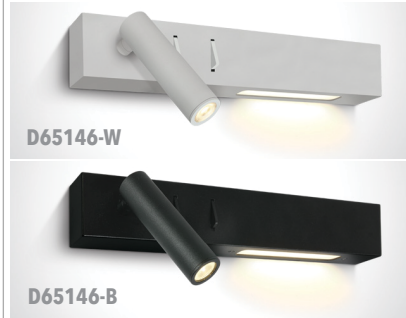

# ORWELL *D65146 (D65146-W, D65146-B) - D65146A (D65146A-W, D65146A-B)*

*3W COB LED Bedside Furniture Surface Adjustable Reading Light w/ 6W Side Light*

IP20

**D65146**

**D65146A**

EXAMPLE:

FAMILY	ITEM#	WATTAGE	LUMENS	CCT	FINISH	DRIVER	IP RATING	INPUT VOLTAGE
ORWELL	D65146-W	3W / 6W	480lm	30	W	A	20	120