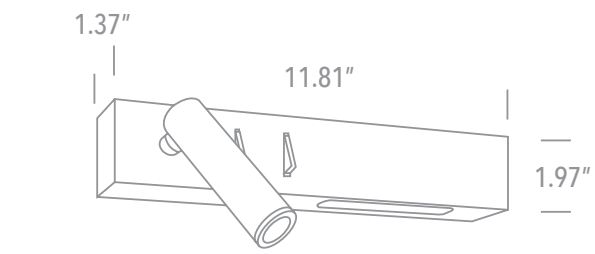

# ORWELL *D65146 (D65146-W, D65146-B) - D65146A (D65146A-W, D65146A-B)*

*3W COB LED Bedside Furniture Surface Adjustable Reading Light w/ 6W Side Light*

IP20

**D65146**

**D65146A**

EXAMPLE:

FAMILY	ITEM#	WATTAGE	LUMENS	CCT	FINISH	DRIVER	IP RATING	INPUT VOLTAGE
ORWELL	D65146-W	3W / 6W	480lm	30	W	A	20	120