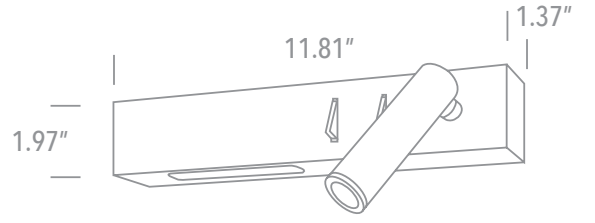

# ORWELL *D65146 (D65146-W, D65146-B) - D65146A (D65146A-W, D65146A-B)*

*3W COB LED Bedside Furniture Surface Adjustable Reading Light w/ 6W Side Light*

IP20

**D65146**

**D65146A**

EXAMPLE:

FAMILY	ITEM#	WATTAGE	LUMENS	CCT	FINISH	DRIVER	IP RATING	INPUT VOLTAGE
ORWELL	D65146-W	3W / 6W	480lm	30	W	A	20	120