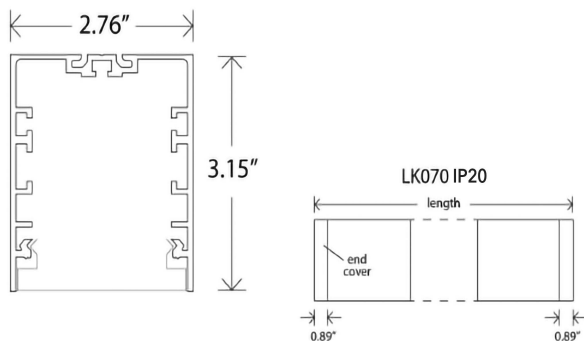

example...

Family	Profile size	Mounting	Insert CCT	Performance	Finish	Driver	Input voltage	Run Length in ft.
LK	LK070	S	40	HO	S	A	U	12

Family	Profile size	Mounting	Insert CCT	Performance	Finish	Driver	Input voltage	Run Length in ft.
LK	LK70 70mm (2.76")	S surface ceiling indoor	27 2700K 30 3000K 35 3500K 40 4000K	RO 7W /1000lm/ft HO 11W /1500lm/ft VHO 15W /2000lm/ft	S silver B black W white	N non-dim A 0-10V	120 120V 277 277V U universal	

Notes: *4' is the smallest length for all sizes

Light Distribution Options For All LK Versions