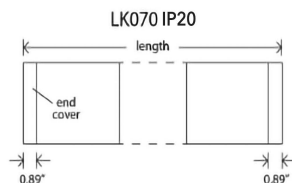

[Click here for LK45 Indoor Wall Surface](#)

WD

[Click here for LK70 Indoor Wall Surface](#)

example...

Family	Profile size	Mounting	Insert CCT	Performance	Finish	Driver	Input voltage	Run Length in ft.
LK	LK070	PC	40	RO	S	A	U	12

Family	Profile size	Mounting	Insert CCT	Performance	Finish	Driver	Input voltage	*Run Length in ft.																								
LK	LK70	70mm (2.76")	PC	pendant - cables included	27	2700K	RO	7W /1000lm/ft	S	silver	A	0-10V	120	120V																		
																30	3000K	HO	11W /1500lm/ft	B	black	E	277	277V								
																									35	3500K	VHO	15W /2000lm/ft	W	white	U	universal