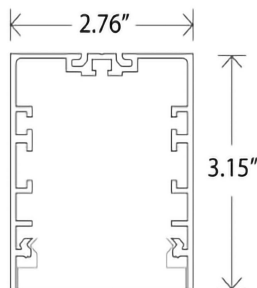

[Click here for LK45 Indoor Wall Surface](#)

WD

[Click here for LK70 Indoor Wall Surface](#)

example...

Family	Profile size	Mounting	Insert CCT	Performance	Finish	Driver	Input voltage	Run Length in ft.
LK	LK070	PC	40	RO	S	A	U	12

Family	Profile size	Mounting	Insert CCT	Performance	Finish	Driver	Input voltage	*Run Length in ft.																								
LK	LK70	70mm (2.76")	PC	pendant - cables included	27	2700K	RO	7W /1000lm/ft	S	silver	A	0-10V	120	120V																		
																30	3000K	HO	11W /1500lm/ft	B	black	E	277	277V								
																									35	3500K	VHO	15W /2000lm/ft	W	white	U	universal

Notes: *Actual length may be different than nominal length. Request shop drawings prior to placing an order.

Light Distribution Options For All LK Versions