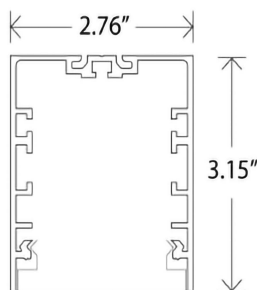

example...

Family	Profile size	Mounting	Insert CCT	Performance	Finish	Driver	Input voltage	Run Length in ft.
LK	LK070	PC	40	RO	S	A	U	12

Family	Profile size	Mounting	Insert CCT	Performance	Finish	Driver	Input voltage	*Run Length in ft.																	
LK	LK70	70mm (2.76")	PC	pendant - cables included	27	2700K	RO	7W /1000lm/ft	S	silver	A	0-10V	120	120V											
																30	3000K	HO	11W /1500lm/ft	B	black	E	EM	277	277V
																35	3500K	VHO	15W /2000lm/ft	W	white			U	universal
																40	4000K								

Notes: \*Actual length may be different than nominal length. Request shop drawings prior to placing an order.