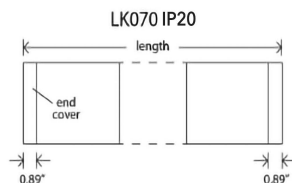

example...

Family	Profile size	Mounting	Insert CCT	Performance	Finish	Driver	Input voltage	Run Length in ft.
LK	LK070	PC	40	RO	S	A	U	12

Family	Profile size	Mounting	Insert CCT	Performance	Finish	Driver	Input voltage	*Run Length in ft.																	
LK	LK70	70mm (2.76")	PC	pendant - cables included	27	2700K	RO	7W /1000lm/ft	S	silver	A	0-10V	120	120V											
																30	3000K	HO	11W /1500lm/ft	B	black	E	EM	277	277V
																35	3500K	VHO	15W /2000lm/ft	W	white			U	universal
																40	4000K								

Notes: \*Actual length may be different than nominal length. Request shop drawings prior to placing an order.