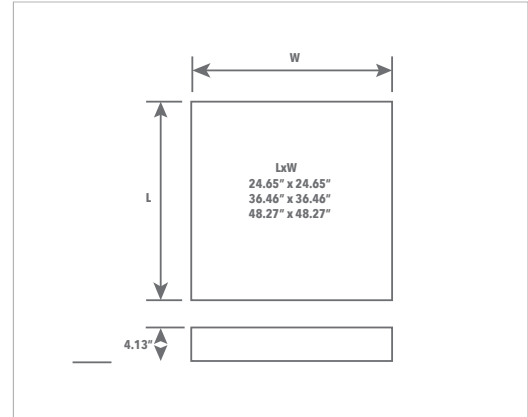

DATE:

CUSTOMER:

PROJECT:

QUANTITY:

PLL57 *Square 45.8W / 101.7W / 179.1W LED Recessed Light with Trim*

PLL57		Driver is Universal 0-10V				
FAMILY	PART#	Size	Watts/Lumens	Temp	Finish	
	L634066	24.65" x 24.65"	45.8W/5940lm	3000K	Silver	
	L634067	24.65" x 24.65"	45.8W/5940lm	3000K	White	
	L642371	24.65" x 24.65"	45.8W/5940lm	3000K	Black	
	L634068	24.65" x 24.65"	45.8W/6150lm	4000K	Silver	
	L634069	24.65" x 24.65"	45.8W/6150lm	4000K	White	
	L642373	24.65" x 24.65"	45.8W/6150lm	4000K	Black	
	L634074	36.46" x 36.46"	101.7W/14290lm	3000K	Silver	
	L634075	36.46" x 36.46"	101.7W/14290lm	3000K	White	
	L642375	36.46" x 36.46"	101.7W/14290lm	3000K	Black	
	L634076	36.46" x 36.46"	101.7W/14790lm	4000K	Silver	
	L634077	36.46" x 36.46"	101.7W/14790lm	4000K	White	
	L642377	36.46" x 36.46"	101.7W/14790lm	4000K	Black	
	L634082	48.27" x 48.27"	179.1W/25530lm	3000K	Silver	
	L634083	48.27" x 48.27"	179.1W/25530lm	3000K	White	
	L642367	48.27" x 48.27"	179.1W/25530lm	3000K	Black	
	L634084	48.27" x 48.27"	179.1W/26430lm	4000K	Silver	
	L634085	48.27" x 48.27"	179.1W/26430lm	4000K	White	
	L642369	48.27" x 48.27"	179.1W/26430lm	4000K	Black	

NOTES	Representative luminary series with clear geometric forms - circular or square - and various sizes of light fields. The memorable design combined with a homogenous light field produces sophisticated and architectural lighting design. The various sizes of luminaires can be combined flexibly as ceiling and pendant luminaires or mounted in bed excavations. To complete the PL series circular wall luminaires are available.	WEB LINKS:
--------------	---	-------------------