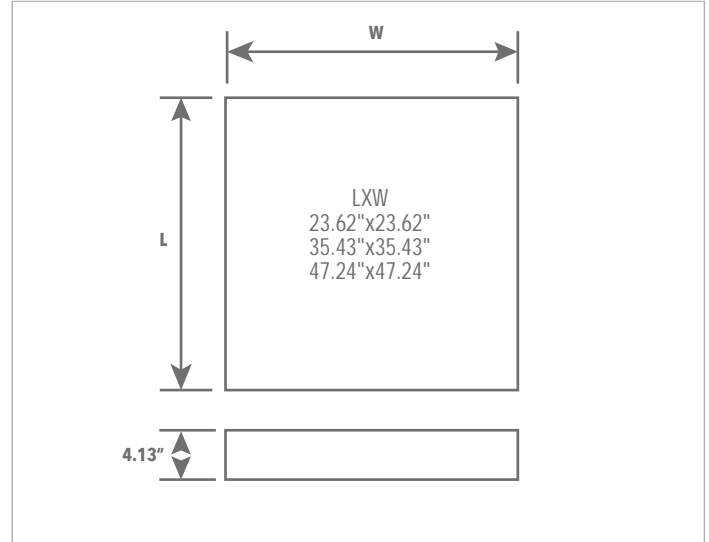

# PLL55 *Square 45.8W / 101.7W / 179.1W LED Trimless Recessed Light*

PLL55		Driver is Universal 0-10V		
FAMILY	PART#	Size	Watts/Lumens	Temp
	<b>L633965</b>	23.62" x 23.62"	45.8W/5940lm	3000K
	<b>L633966</b>	23.62" x 23.62"	45.8W/6150lm	4000K
	<b>L633969</b>	35.43" x 35.43"	101.7W/14290lm	3000K
	<b>L633970</b>	35.43" x 35.43"	101.7W/14790lm	4000K
	<b>L633973</b>	47.24" x 47.24"	179.1W/25530lm	3000K
	<b>L633974</b>	47.24" x 47.24"	179.1W/26430lm	4000K

<b>NOTES</b>	Representative luminary series with clear geometric forms - circular or square - and various sizes of light fields. The memorable design combined with a homogenous light field produces sophisticated and architectural lighting design. The various sizes of luminaires can be combined flexibly as ceiling and pendant luminaires or mounted in bed excavations.	<b>WEB LINKS:</b>
--------------	---	-------------------