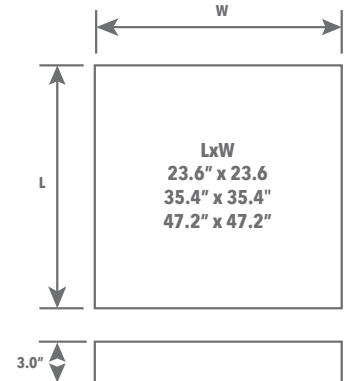

# PLL52

Square 45.8W / 101.7W / 179.1W LED Metal Trim  
Surface-Mounted or Pendant

PLL52						C= Ceiling P= Pendant	Driver is Universal 0-10V
FAMILY	PART#	Size	Watts/Lumens	Temp	Finish		
	<b>L633941</b>	23.6" x 23.6"	45.8W/5940lm	3000K	Silver		
	<b>L633942</b>	23.6" x 23.6"	45.8W/5940lm	3000K	White		
	<b>L642296</b>	23.6" x 23.6"	45.8W/5940lm	3000K	Black		
	<b>L633943</b>	23.6" x 23.6"	45.8W/6150lm	4000K	Silver		
	<b>L633944</b>	23.6" x 23.6"	45.8W/6150lm	4000K	White		
	<b>L642298</b>	23.6" x 23.6"	45.8W/6150lm	4000K	Black		
	<b>L633949</b>	35.4" x 35.4"	101.7W/14290lm	3000K	Silver		
	<b>L633950</b>	35.4" x 35.4"	101.7W/14290lm	3000K	White		
	<b>L642300</b>	35.4" x 35.4"	101.7W/14290lm	3000K	Black		
	<b>L633951</b>	35.4" x 35.4"	101.7W/14790lm	4000K	Silver		
	<b>L633952</b>	35.4" x 35.4"	101.7W/14790lm	4000K	White		
	<b>L642302</b>	35.4" x 35.4"	101.7W/14790lm	4000K	Black		
	<b>L633957</b>	47.2" x 47.2"	179.1W/25530lm	3000K	Silver		
	<b>L633958</b>	47.2" x 47.2"	179.1W/25530lm	3000K	White		
	<b>L642292</b>	47.2" x 47.2"	179.1W/25530lm	3000K	Black		
	<b>L633959</b>	47.2" x 47.2"	179.1W/26430lm	4000K	Silver		
	<b>L633960</b>	47.2" x 47.2"	179.1W/26430lm	4000K	White		
	<b>L642294</b>	47.2" x 47.2"	179.1W/26430lm	4000K	Black		