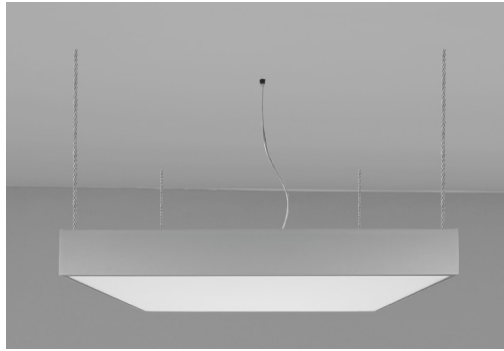

# PLL52

Square 45.8W / 101.7W / 179.1W LED Metal Trim  
Surface-Mounted or Pendant

PLL52						C= Ceiling P= Pendant	Driver is Universal 0-10V
FAMILY	PART#	Size	Watts/Lumens	Temp	Finish		
	<b>L633941</b>	23.6" x 23.6"	45.8W/5940lm	3000K	Silver		
	<b>L633942</b>	23.6" x 23.6"	45.8W/5940lm	3000K	White		
	<b>L642296</b>	23.6" x 23.6"	45.8W/5940lm	3000K	Black		
	<b>L633943</b>	23.6" x 23.6"	45.8W/6150lm	4000K	Silver		
	<b>L633944</b>	23.6" x 23.6"	45.8W/6150lm	4000K	White		
	<b>L642298</b>	23.6" x 23.6"	45.8W/6150lm	4000K	Black		
	<b>L633949</b>	35.4" x 35.4"	101.7W/14290lm	3000K	Silver		
	<b>L633950</b>	35.4" x 35.4"	101.7W/14290lm	3000K	White		
	<b>L642300</b>	35.4" x 35.4"	101.7W/14290lm	3000K	Black		
	<b>L633951</b>	35.4" x 35.4"	101.7W/14790lm	4000K	Silver		
	<b>L633952</b>	35.4" x 35.4"	101.7W/14790lm	4000K	White		
	<b>L642302</b>	35.4" x 35.4"	101.7W/14790lm	4000K	Black		
	<b>L633957</b>	47.2" x 47.2"	179.1W/25530lm	3000K	Silver		
	<b>L633958</b>	47.2" x 47.2"	179.1W/25530lm	3000K	White		
	<b>L642292</b>	47.2" x 47.2"	179.1W/25530lm	3000K	Black		
	<b>L633959</b>	47.2" x 47.2"	179.1W/26430lm	4000K	Silver		
	<b>L633960</b>	47.2" x 47.2"	179.1W/26430lm	4000K	White		
	<b>L642294</b>	47.2" x 47.2"	179.1W/26430lm	4000K	Black		

<b>NOTES</b>	Prestigious luminaire with square design for homogenous and sophisticated architectural lighting, no UV and thermal emissions, metal housing, easy ceiling mounting, wire-rope suspension to be ordered separately, opal white diffuser made from UV and heat-resistant acrylic glass, 5-pole terminal block, LED converter integrated.	<b>INCLUDED:</b> ø 5.0" mounting plate	<b>WEB LINKS:</b>
--------------	---	--	-------------------