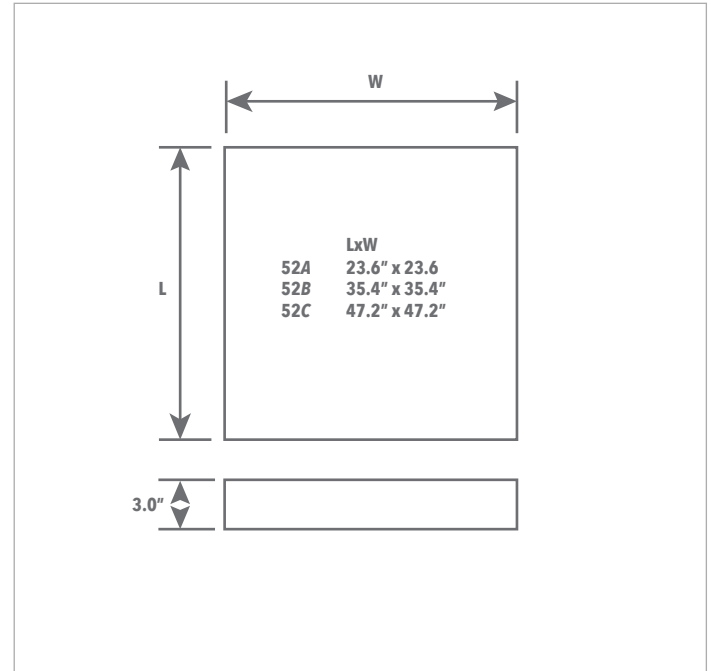

DATE:

CUSTOMER:

PROJECT:

QUANTITY:

PLLMT.52XP *Square 52W / 112W / 197W LED Metal Trim Pendant-Mounted Light*

EXAMPLE:

FAMILY	ITEM#	WATTAGE	LUMENS	CCT	DIFF.	FINISH	DRIVER	CRI	INPUT VOLTAGE
PLLMT	PLLMT.52BP	112W	8400lm	30	O	S	A	80	120

NOTES	Prestigious pendant luminaire with square design for homogenous and sophisticated architectural lighting, no UV and thermal emissions, metal housing, easy ceiling mounting, wire-rope suspension to be ordered separately, opal white diffuser made from UV and heat-resistant acrylic glass, 5-pole terminal block, LED converter integrated.	* CRI90 (subject to availability) INCLUDED: Ø 5.0" mounting plate	WEB LINKS: Product Page