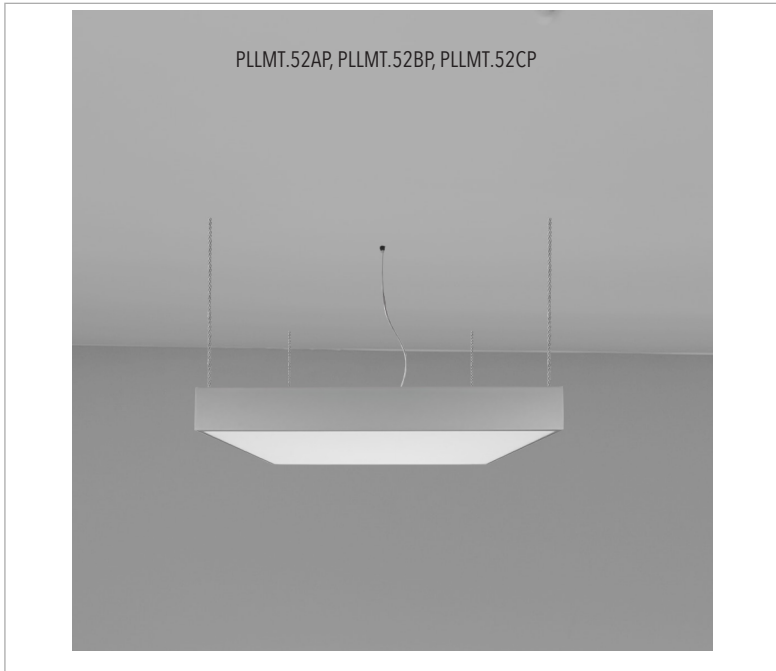

DATE:

CUSTOMER:

PROJECT:

QUANTITY:

PLLMT.52XP *Square 52W / 112W / 197W LED Metal Trim Pendant-Mounted Light*

EXAMPLE:

FAMILY	ITEM#	WATTAGE	LUMENS	CCT	DIFF.	FINISH	DRIVER	CRI	INPUT VOLTAGE
PLLMT	PLLMT.52BP	112W	8400lm	30	O	S	A	80	120

FAMILY	ITEM#	WATTAGE	LUMENS	CCT	DIFFUSER	FINISH	DRIVER	CRI	INPUT VOLTAGE
PLLMT									
	PLLMT.52AP	52W	3540lm	30 3000K	O Opal	S Silver	N Non-Dim	80 CRI80	120 120V input
	PLLMT.52BP	112W	8400lm	40 4000K	P Prismatic	W White	A 0-10V	90 *CRI90	277 277V input
	PLLMT.52CP	197W	15000lm				C Consult		

NOTES	Prestigious pendant luminaire with square design for homogenous and sophisticated architectural lighting, no UV and thermal emissions, metal housing, easy ceiling mounting, wire-rope suspension to be ordered separately, opal white diffuser made from UV and heat-resistant acrylic glass, 5-pole terminal block, LED converter integrated.	* CRI90 (subject to availability) INCLUDED: Ø 5.0" mounting plate	WEB LINKS: Product Page