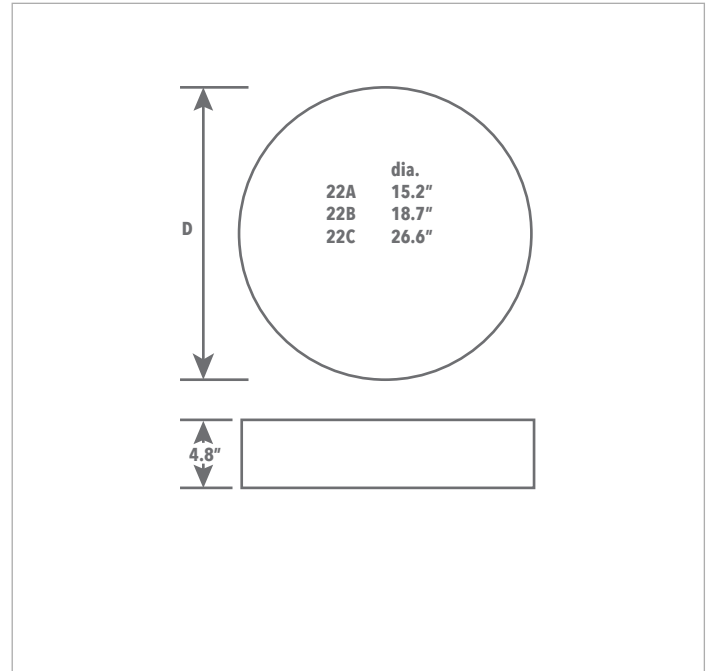

DATE:

CUSTOMER:

PROJECT:

QUANTITY:

PLLMT.22XP *Round 22W / 39W / 75W LED Metal Trim Pendant-Mounted Light*

EXAMPLE:

FAMILY	ITEM#	WATTAGE	LUMENS	CCT	DIFF.	FINISH	DRIVER	CRI	INPUT VOLTAGE
PLLMT	PLLMT.22BP	39W	2450lm	30	O	S	N	80	120

NOTES	Prestigious pendant-mounted with round design for homogenous and sophisticated architectural lighting, no UV and thermal emissions, metal housing, easy ceiling mounting, wire-rope suspension to be ordered separately opal white diffuser made from UV and heat-resistant acrylic glass, 5-pole terminal block, LED converter integrated.	* CRI90 (subject to availability) INCLUDED: Ø 5.0" mounting plate	WEB LINKS: Product Page