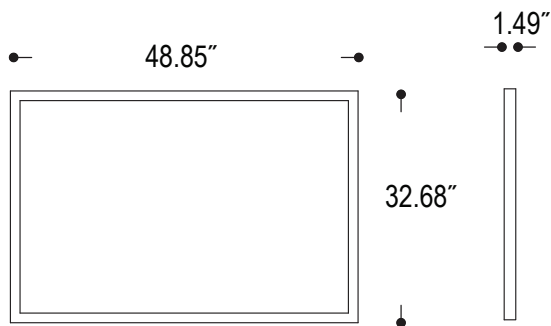

date

customer

project

quantity

RECTANGULAR TRIM LIT MIRROR

B65.733 (Horizontal)

Horizontal illuminated trim rectangular mirror for a subtle warm LED light.

Family	Option / Wattage		Finish		Color temp		Driver		IP Rating		Input voltage	
RTLM	B65.733	38W	.15	silver	27	2700K	N	non dim	44	IP44	120	120V input
					30	3000K	A	0-10V			277	277V input
					40	4000K						