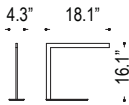

date _____
 customer _____
 project _____
 quantity _____

Rectangular flat head lamp series for table top.
Dull nickell finish with warm white LED color.

RECTANGULAR FLAT HEAD TABLE LAMP

B14.157

B14.156

Family	Option / Wattage / Description/ Lumens	Finish	Color temp	Driver	IP Rating	Input Voltage
RFHTLS						
B14.157	2x3W table lamp 2x300lm	.33 nickel dull	27 2700K	N non dim	20 IP20	120 120V input
B14.156	2x3W table lamp 2x300lm					277 277V input