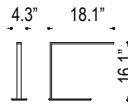

date _____
 customer _____
 project _____
 quantity _____

Rectangular flat head lamp series for table top.
Dull nickell finish with warm white LED color.

RECTANGULAR FLAT HEAD TABLE LAMP

B14.157

B14.156

Family	Option / Wattage / Description/ Lumens	Finish	Color temp	Driver	IP Rating	Input Voltage
RFHTLS						
B14.157	2x3W table lamp 2x300lm	.33 nickel dull	27 2700K	N non dim	20 IP20	120 120V input
B14.156	2x3W table lamp 2x300lm					277 277V input