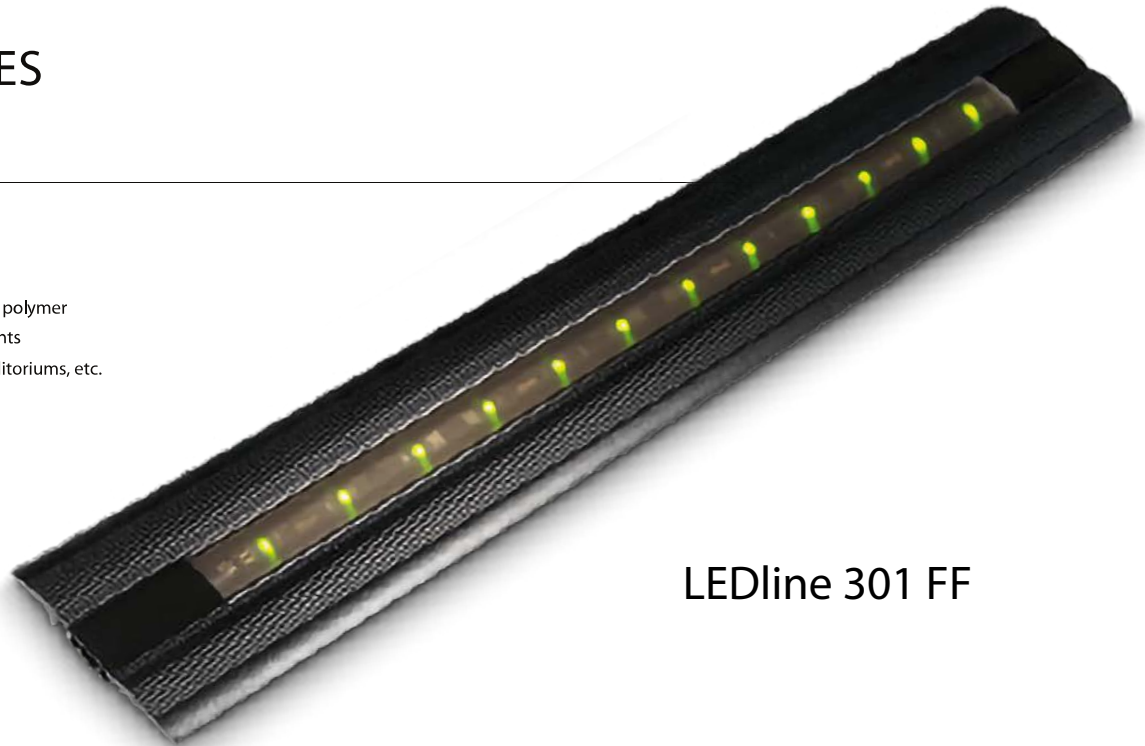

## AISLES PROFILES

- Aisle lighting profiles
- Lineal light and dots light types
- 24V types
- Black anodized profile with anti-slip polymer
- Ready made profiles or in components
- Applications: cinemas, theaters, auditoriums, etc.

LEDline 301 FF

LEDline

•

Aisle lighting profiles

•

Dots light

24V

•