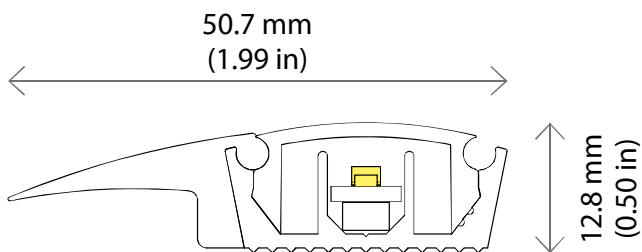

Dots light

5 10 15 30

N° LEDs/m Fiberled

**AISLES PROFILES**  
SPECIFICATIONS

**FIBERLINES**

	Application	Measures (in)	Weight (lb/ft)	N° of LEDs / m				W/m	Light colour				
				5	10	15	30	24V					
<b>LED Line 301 FW</b>	floor/wall	2.0 x 0.50	1.90	5	10	15	30	Consult	x	x	x	x	x

**AISLES PROFILES**  
MEASURES STEP LIGHTING PROFILES

**LED Line 301 FW**

**AISLES PROFILES**  
\* COMPLETE READY SYSTEM - REFERENCES

Profile	Voltage	Standard	Description	LED Options	Part Numbers
<b>LED Line 301 FW</b>	24V	Standard	Black anodized profile with anti-slip surface (3.28ft) For installation and finishes between one floor and one wall	5 LEDs 10 LEDs 15 LEDs 30 LEDs	7090705/C.. 7090706/C.. 7090707/C.. 7090708/C..