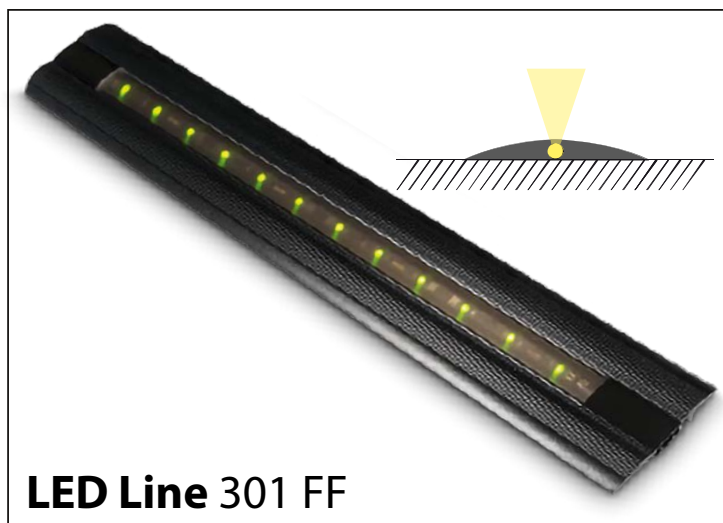

AISLES PROFILES

- Aisle lighting profiles
- Lineal light and dots light types
- 24V types
- Black anodized profile with anti-slip polymer
- Ready made profiles or in components
- Applications: cinemas, theaters, auditoriums, etc.

LED Line 301 FF

LEDline 24V

Aisle lighting profiles Voltage

Dots light

B R Y G W

Light color

LED Line 301 FF 5 10 15 30

Dots light N° LEDs/m Fiberled

AISLES PROFILES SPECIFICATIONS

FIBERLINES

	Application	Measures (in)	Weight (lb/ft)	N° of LEDs / m				W/m	Light colour				
								24V					
LED Line 301 FF	floor/wall	2.96 x 0.50	1.60	5	10	15	30	Consult	x	x	x	x	x

AISLES PROFILES MEASURES STEP LIGHTING PROFILES

LED Line 301 FF

AISLES PROFILES * COMPLETE READY SYSTEM - REFERENCES

LED Line 301 FF	24V	Standard	Black anodized profile with anti-slip surface (3.28ft) For installation and finishes between two floors	5 LEDs 10 LEDs 15 LEDs 30 LEDs	7090605/C.. 7090606/C.. 7090607/C.. 7090608/C..
-----------------	-----	----------	--	---	--