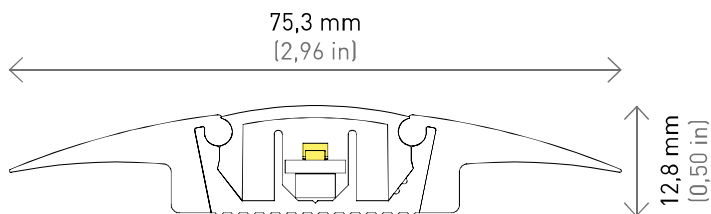

AISLES PROFILES SPECIFICATIONS

FIBERLINES

	Application	Measures (in)	Weight (lb/ft)	N° of LEDs / m				W/m	Light colour				
								24V					
LED Line 301 FF	floor/wall	2.96 x 0.50	1.60	5	10	15	30	Consult	x	x	x	x	x

AISLES PROFILES MEASURES STEP LIGHTING PROFILES

LED Line 301 FF

AISLES PROFILES * COMPLETE READY SYSTEM - REFERENCES

LED Line 301 FF	24V	Standard	Black anodized profile with anti-slip surface (3.28ft) For installation and finishes between two floors	5 LEDs 10 LEDs 15 LEDs 30 LEDs	7090605/C.. 7090606/C.. 7090607/C.. 7090608/C..
-----------------	-----	----------	--	---	--