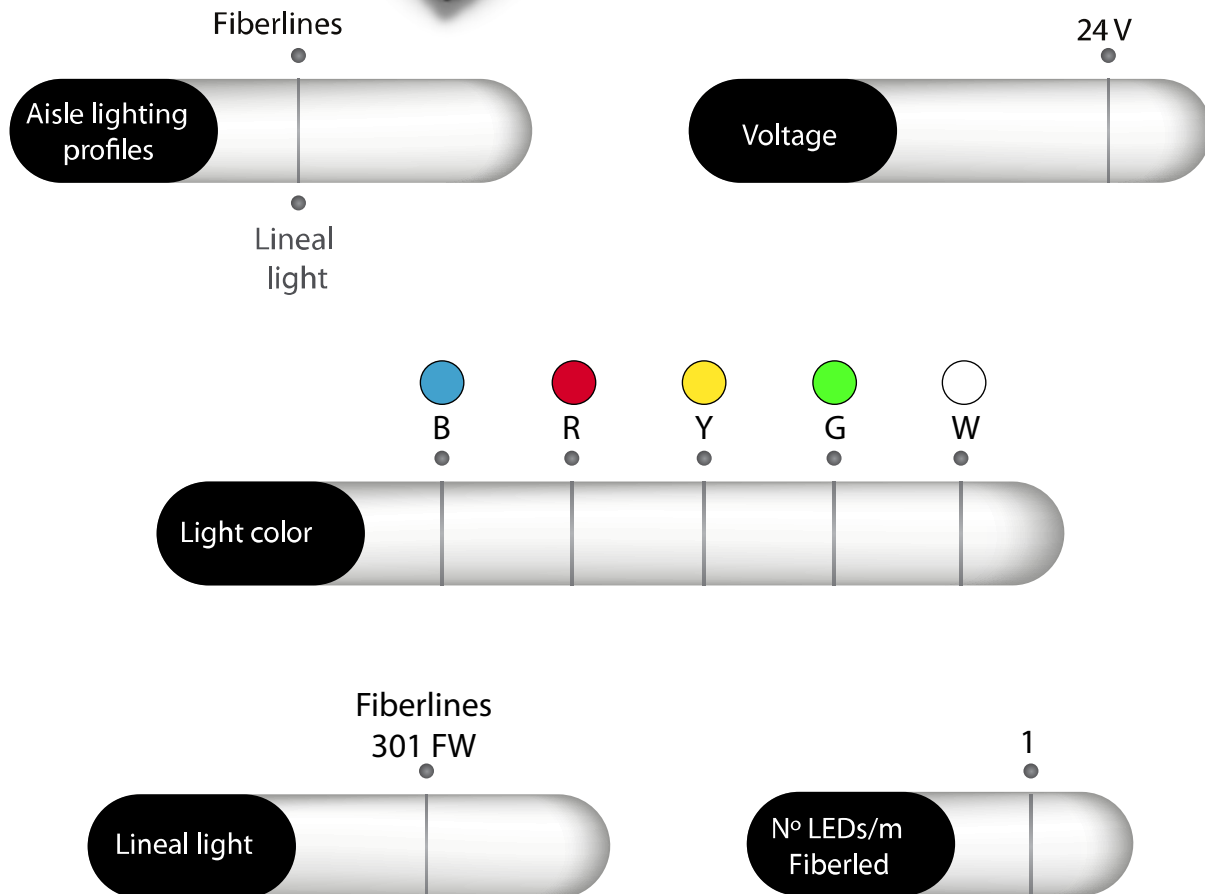

AISLES PROFILES

- Aisle lighting profiles
- Lineal light and dots light types
- 24V types
- Black anodized profile with anti-slip polymer
- Ready made profiles or in components
- Applications: cinemas, theaters, auditoriums, etc.

Fiberlines 301 FW

AISLES PROFILES
SPECIFICATIONS

IP20	24V DC		AL Housing	ADA Compliant		
------	--------	---	------------	---------------	---	---

FIBERLINES										
	Application	Measures (in)	Weight (lb/ft)	N° of LEDs / m	W/m	Light colour				
					24V					
Fiberlines 301 FW	floor/wall	2.0 x 0.87	3.91	1	0.5	x	x	x	x	x

AISLES PROFILES
MEASURES STEP LIGHTING PROFILES

Fiberlines 301 FW

AISLES PROFILES

* COMPLETE READY SYSTEM - REFERENCES

Fiberlines 301 FW	24V	Standard	Black anodized profile with anti-slip surface (3.28ft) For installation and finishes between one floor and one wall	7030904/C..
-------------------	-----	----------	--	-------------