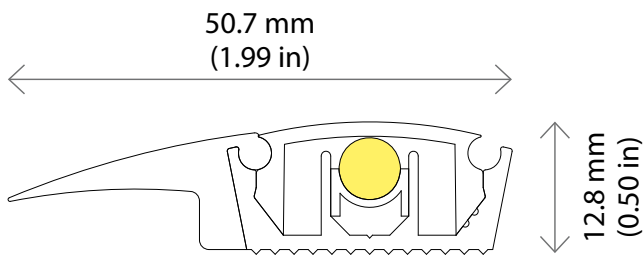

Fiberlines 301 FW

AISLES PROFILES
SPECIFICATIONS

IP20	24V DC		AL Housing	ADA Compliant		
------	--------	---	------------	---------------	---	---

FIBERLINES										
	Application	Measures (in)	Weight (lb/ft)	N° of LEDs / m	W/m	Light colour				
					24V					
Fiberlines 301 FW	floor/wall	2.0 x 0.87	3.91	1	0.5	x	x	x	x	x

AISLES PROFILES
MEASURES STEP LIGHTING PROFILES

Fiberlines 301 FW

AISLES PROFILES

* COMPLETE READY SYSTEM - REFERENCES

Fiberlines 301 FW	24V	Standard	Black anodized profile with anti-slip surface (3.28ft) For installation and finishes between one floor and one wall	7030904/C..
-------------------	-----	----------	--	-------------