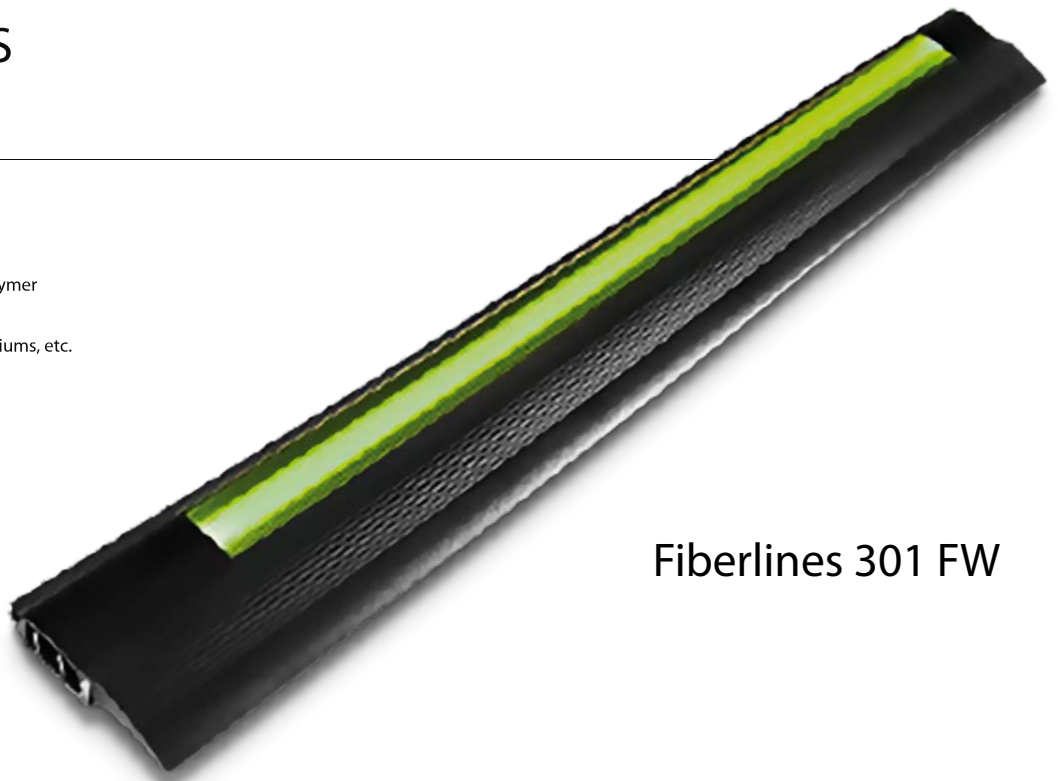

AISLES PROFILES

- Aisle lighting profiles
- Lineal light and dots light types
- 24V types
- Black anodized profile with anti-slip polymer
- Ready made profiles or in components
- Applications: cinemas, theaters, auditoriums, etc.

Fiberlines 301 FW

AISLES PROFILES
SPECIFICATIONS

IP20	24V DC		AL Housing	ADA Compliant		
------	--------	---	------------	---------------	---	---

FIBERLINES										
	Application	Measures (in)	Weight (lb/ft)	N° of LEDs / m	W/m	Light colour				
					24V					
Fiberlines 301 FW	floor/wall	2.0 x 0.87	3.91	1	0.5	x	x	x	x	x

AISLES PROFILES
MEASURES STEP LIGHTING PROFILES

Fiberlines 301 FW

AISLES PROFILES

* COMPLETE READY SYSTEM - REFERENCES

Fiberlines 301 FW	24V	Standard	Black anodized profile with anti-slip surface (3.28ft) For installation and finishes between one floor and one wall	7030904/C..
-------------------	-----	----------	--	-------------