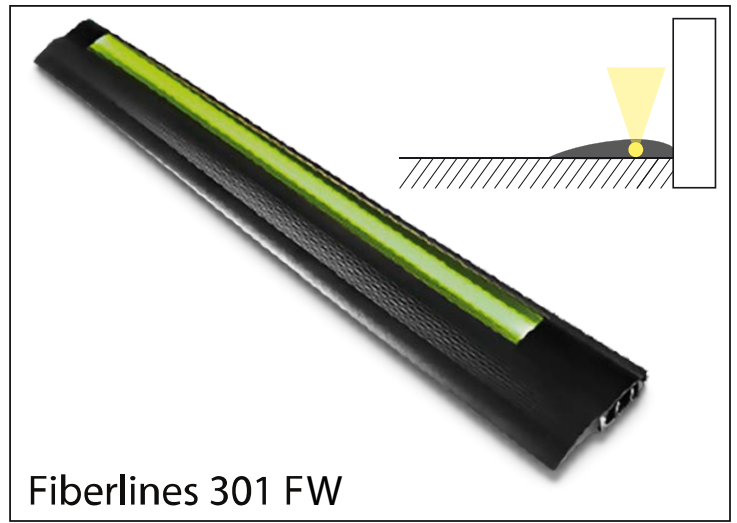

AISLES PROFILES

- Aisle lighting profiles
- Lineal light and dots light types
- 24V types
- Black anodized profile with anti-slip polymer
- Ready made profiles or in components
- Applications: cinemas, theaters, auditoriums, etc.

Fiberlines 301 FW

AISLES PROFILES
SPECIFICATIONS

IP20	24V DC		AL Housing	ADA Compliant		
------	--------	---	------------	---------------	---	---

FIBERLINES										
	Application	Measures (in)	Weight (lb/ft)	N° of LEDs / m	W/m	Light colour				
					24V					
Fiberlines 301 FW	floor/wall	2.0 x 0.87	3.91	1	0.5	x	x	x	x	x

AISLES PROFILES
MEASURES STEP LIGHTING PROFILES

Fiberlines 301 FW

AISLES PROFILES

* COMPLETE READY SYSTEM - REFERENCES

Fiberlines 301 FW	24V	Standard	Black anodized profile with anti-slip surface (3.28ft) For installation and finishes between one floor and one wall	7030904/C..
-------------------	-----	----------	--	-------------