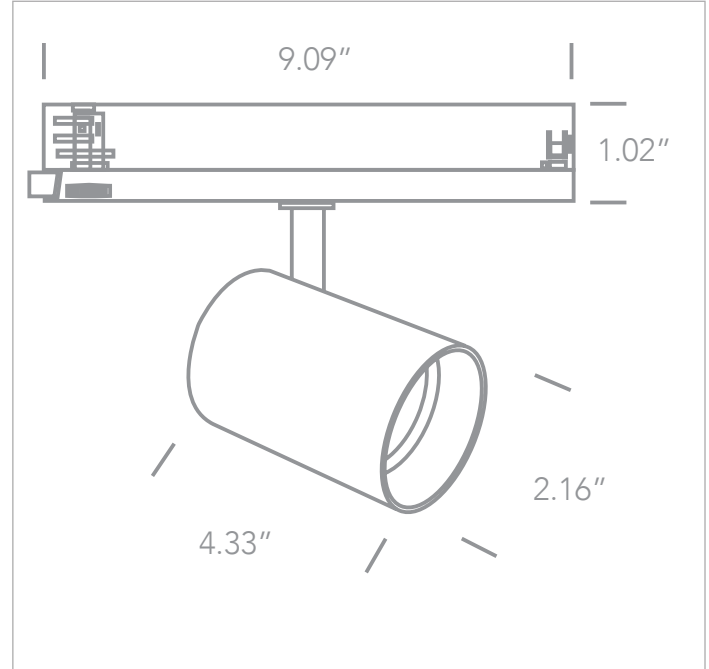

# HEATHER *D65524TW, D65524TB, D65524TBBS*

12W COB LED Aluminum Adjustable Dark Light Track Spot w/ Honeycomb

EXAMPLE:

FAMILY	ITEM#	WATTAGE	LUMENS	CCT	BEAM	FINISH	DRIVER	IP RATING	INPUT VOLTAGE
HEATHER	D65524TB	12W	1000lm	30	36	B	A	20	120