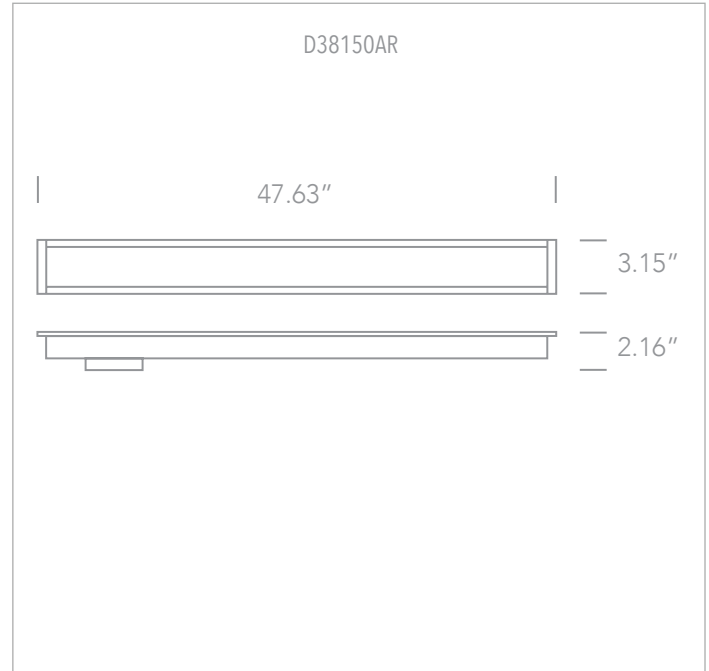

# RLINU

*D38150ARWC, D38150ARWW*  
 40W SMD 2835 LED UGR19 recessed linear w/ diffuser 

EXAMPLE:

FAMILY	ITEM#	WATTAGE	LUMENS	CCT	BEAM	FINISH	DRIVER	IP RATING	INPUT VOLTAGE
RLINU	D38150ARWW	40W	3600lm	30	120	W	A	20	120

FAMILY	ITEM#	WATTAGE	LUMENS	CCT	BEAM	FINISH	DRIVER	IP RATING	INPUT VOLTAGE
RLINU									
	D38150ARWC	40W	3600lm	40 4000K	120 120°	W WHITE	A 0-10V	20 IP20	120/277 120V - 277V
	D38150ARWW	40W	3600lm	30 3000K	120 120°	W WHITE	A 0-10V	20 IP20	120/277 120V - 277V

<b>NOTES</b>	<b>D38150AR:</b> Remote Driver Enclosure = 6" x 10" x 2" w/10' Standard Connecting Cable	4000K CCT = Cool White 3000K CCT = Warm White	<b>WEB LINKS:</b>  D38150AR
	0-10V dimming option, available for 277V		