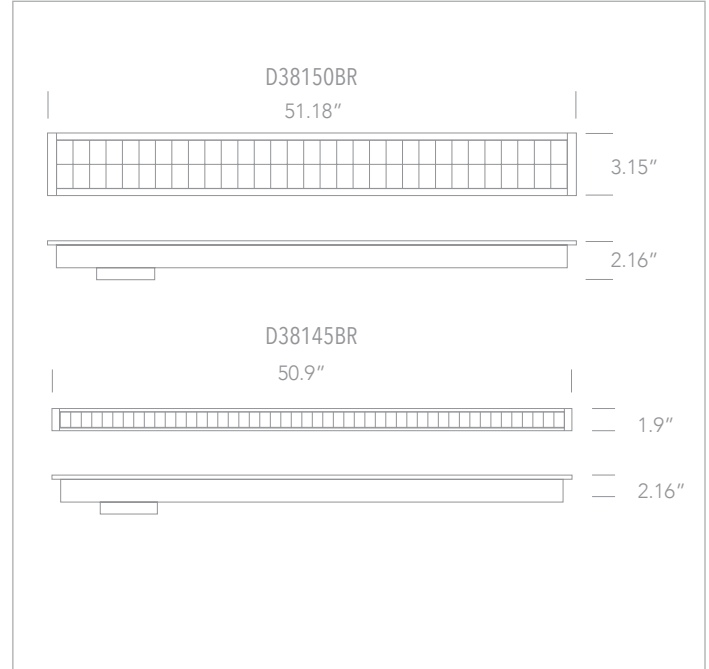

DATE:

CUSTOMER:

PROJECT:

QUANTITY:

RLINDKU

D38150BRWC, D38150BRWW, D38150BRBC, D38150BRBW, D38145BRWC, D38145BRWW
 40W SMD 3030 LED UGR17/UGR19 dark light, recessed linear w/ diffuser

EXAMPLE:

FAMILY	ITEM#	WATTAGE	LUMENS	CCT	BEAM	FINISH	DRIVER	IP RATING	INPUT VOLTAGE
RLINDKU	D38150BRWW	40W	4000lm	30	34	W	A	20	120

FAMILY	ITEM#	WATTAGE	LUMENS	CCT	BEAM	FINISH	DRIVER	IP RATING	INPUT VOLTAGE
RLINDKU									
	D38145BRWC	40W	4000lm	40 4000K	34 34°	W WHITE	A 0-10V	20 IP20	120/277 120V - 277V
	D38145BRWW	40W	4000lm	30 3000K	34 34°	W WHITE	A 0-10V	20 IP20	120/277 120V - 277V
	D38150BRWC	40W	4000lm	40 4000K	34 34°	W WHITE	A 0-10V	20 IP20	120/277 120V - 277V
	D38150BRWW	40W	4000lm	30 3000K	34 34°	W WHITE	A 0-10V	20 IP20	120/277 120V - 277V
	D38150BRBC	40W	4000lm	40 4000K	34 34°	B BLACK	A 0-10V	20 IP20	120/277 120V - 277V
	D38150BRBW	40W	4000lm	30 3000K	34 34°	B BLACK	A 0-10V	20 IP20	120/277 120V - 277V

NOTES	D38150BR: Remote Driver Enclosure = 6" x 10" x 2" w/10' Standard Connecting Cable	4000K CCT = Cool White 3000K CCT = Warm White	WEB LINKS:
	0-10V dimming option, available for 277V		