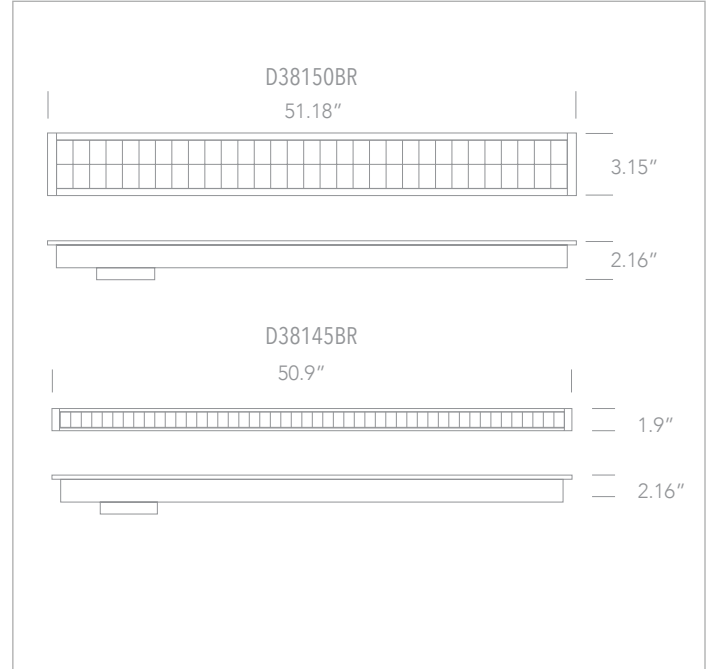

DATE:

CUSTOMER:

PROJECT:

QUANTITY:

RLINDKU

D38150BRWC, D38150BRWW, D38150BRBC, D38150BRBW, D38145BRWC, D38145BRWW
 40W SMD 3030 LED UGR17/UGR19 dark light, recessed linear w/ diffuser

EXAMPLE:

FAMILY	ITEM#	WATTAGE	LUMENS	CCT	BEAM	FINISH	DRIVER	IP RATING	INPUT VOLTAGE
RLINDKU	D38150BRWW	40W	4000lm	30	34	W	A	20	120

FAMILY	ITEM#	WATTAGE	LUMENS	CCT	BEAM	FINISH	DRIVER	IP RATING	INPUT VOLTAGE
RLINDKU									
	D38145BRW	40W	4000lm	V*VARIABLE	34 34°	W WHITE	A 0-10V	20 IP20	120/277 120V - 277V
	D38150BRWC	40W	4000lm	40 4000K	34 34°	W WHITE	A 0-10V	20 IP20	120/277 120V - 277V
	D38150BRWW	40W	4000lm	30 3000K	34 34°	W WHITE	A 0-10V	20 IP20	120/277 120V - 277V
	D38150BRBC	40W	4000lm	40 4000K	34 34°	B BLACK	A 0-10V	20 IP20	120/277 120V - 277V
	D38150BRBW	40W	4000lm	30 3000K	34 34°	B BLACK	A 0-10V	20 IP20	120/277 120V - 277V

NOTES	ALL ABOVE FIXTURES REQUIRE: Remote Driver In Enclosure = 6" x 10" x 2" w/10' Standard Connecting Cable	* VARIABLE CCT=3000K, 4000K, 5000K	WEB LINKS:
	0-10V dimming option, available for 277V	4000K CCT = Cool White 3000K CCT = Warm White	