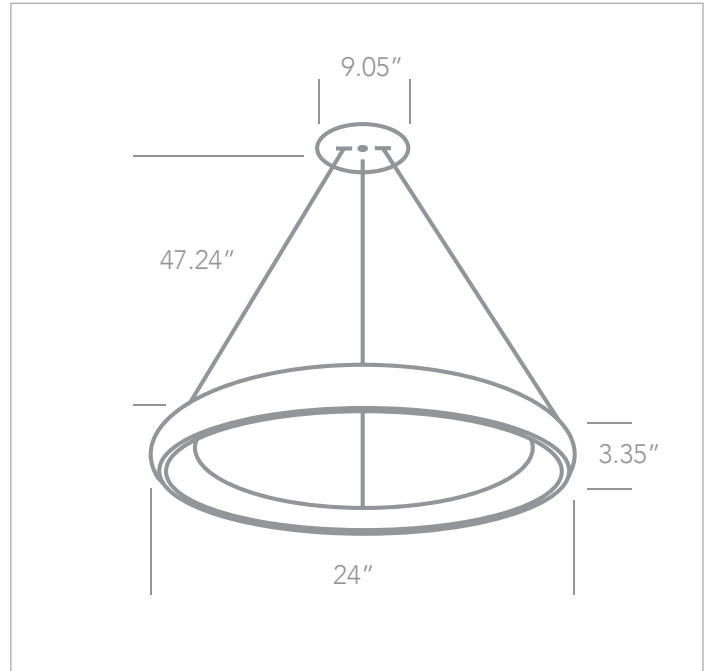

DATE:

CUSTOMER:

PROJECT:

QUANTITY:

RINGPENDBB D62144NB

50W LED Elegant Ring Ceiling Pendant IP20

EXAMPLE:

FAMILY	ITEM#	WATTAGE	LUMENS	CCT	BEAM	FINISH	DRIVER	IP RATING	INPUT VOLTAGE
RINGPENDBB	D63112	50W	2750lm	V	G	BBS	A	20	120