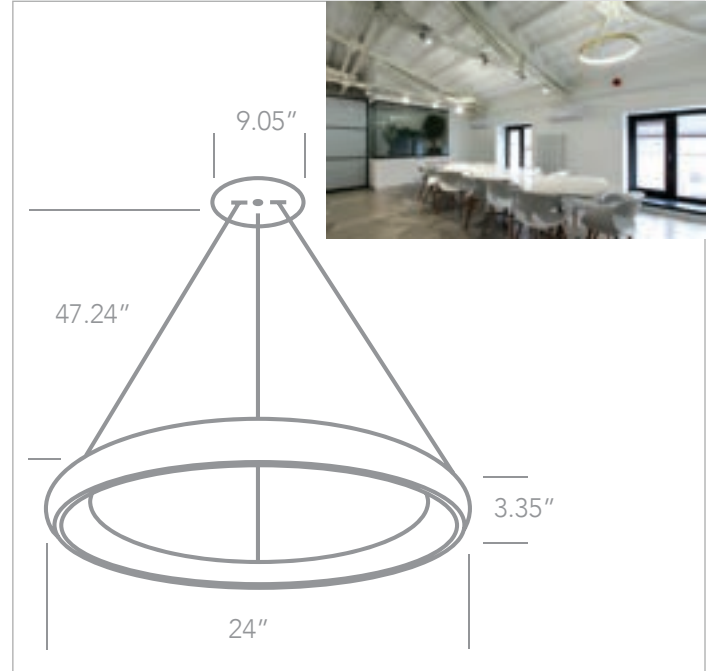

DATE:

CUSTOMER:

PROJECT:

QUANTITY:

RINGPENDBB *D62144NB*

50W LED Brushed Brass Ring Ceiling Pendant IP20

EXAMPLE:

FAMILY	ITEM#	WATTAGE	LUMENS	CCT	BEAM	FINISH	DRIVER	IP RATING	INPUT VOLTAGE
RINGPENDBB	D63112	50W	2750lm	30	G	BBS	A	20	120

FAMILY	ITEM#	WATTAGE	LUMENS	CCT	BEAM	FINISH	DRIVER	IP RATING	INPUT VOLTAGE
RINGPENDBB	D62144NB	50W	2750lm	30 3000K	G GENERAL	BBS BRSH BRASS	A 0-10V	20 IP20	120/277 120V - 277V

NOTES	D62144NB: Each fixture includes a 5" round mounting plate for attaching to a standard 3" octagonal junction box. Color will match fixture.	3000K CCT = Warm White	WEB LINKS: D62144NB
	0-10V dimming option, available for 277V