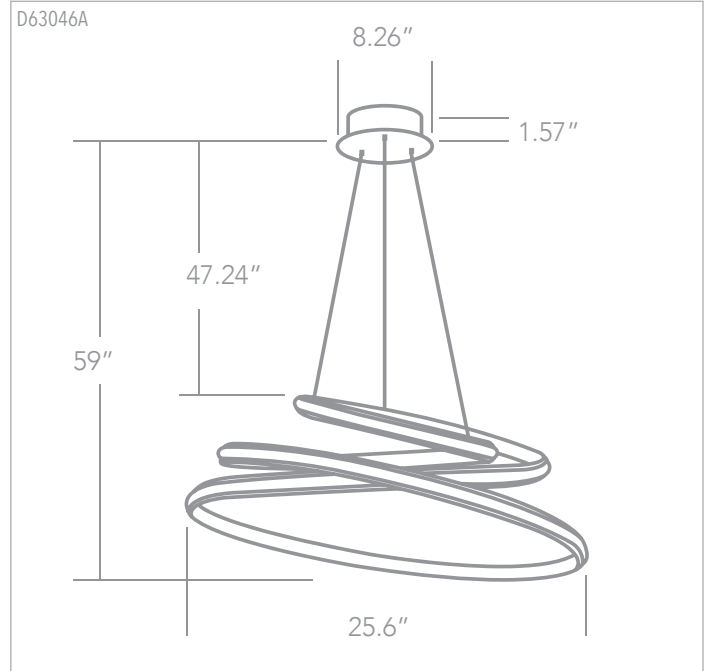

# RINGPEND45 *D63046AW, D63046AB*

45W LED Swirl Ceiling Pendant **IP20**

EXAMPLE:

FAMILY	ITEM#	WATTAGE	LUMENS	CCT	BEAM	FINISH	DRIVER	IP RATING	INPUT VOLTAGE
RINGPEND45	D63046AW	45W	2700lm	30	G	W	A	20	120

<b>NOTES</b>	<b>D63046A:</b> Each fixture includes a 5" round mounting plate for attaching to a standard 3" octagonal junction box. Color will match fixture.	3000K CCT = Warm White	<b>WEB LINKS:</b> <a href="#">D63046A</a>
	0-10V dimming option, available for 277V		