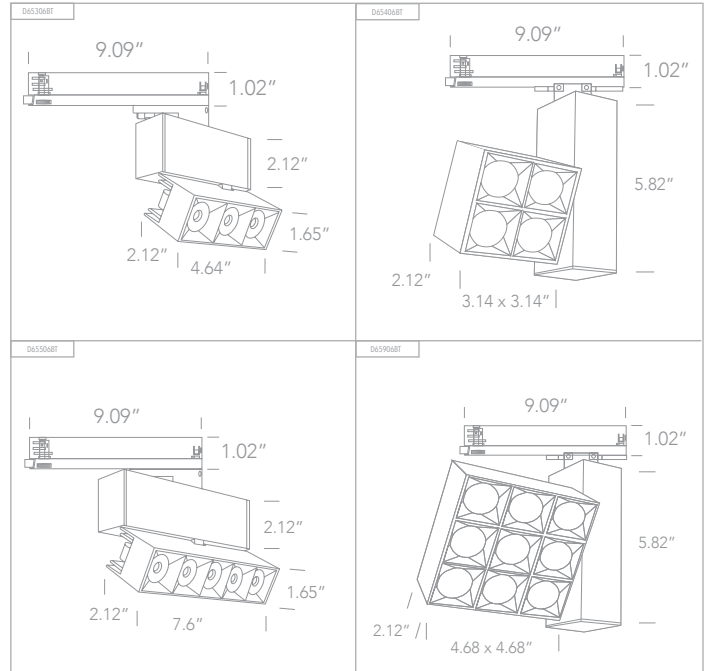

DATE:

CUSTOMER:

PROJECT:

QUANTITY:

PARKER *D65306BT, D65406BT, D65506BT, D65906BT* 12W, 15W, 20W, 30W COB LED Diecast Adjustable Track Spot

IP20

EXAMPLE:

| FAMILY | ITEM# | WATTAGE | LUMENS | CCT | BEAM | FINISH | DRIVER | IP RATING | INPUT VOLTAGE |
|--------|-----------|---------|--------|-----|------|--------|--------|-----------|---------------|
| PARKER | D65306BTW | 12W | 960lm | 30 | 38 | W | A | 20 | 120 |

COMPATIBLE WITH 3-CIRCUIT, 120V TRACK with 0-10 Dimming - TRK-3
 COMPATIBLE WITH 2-CIRCUIT, 277V TRACK with 0-10 Dimming - TRK

| FAMILY | ITEM# | WATTAGE | LUMENS | CCT | BEAM | FINISH | DRIVER | IP RATING | INPUT VOLTAGE | | | | | |
|--------|---------|-----------|--------|--------|------|--------|--------|-----------|---------------|---|-------|----|------|-----------|
| PARKER | 3 LIGHT | D65306BTW | 12W | 960lm | 30 | 3000K | 38 | 38° | W WHITE | A | 0-10V | 20 | IP20 | 120V/277V |
| | | D65306BTB | 12W | 960lm | 30 | 3000K | 38 | 38° | B BLACK | A | 0-10V | 20 | IP20 | 120V/277V |
| PARKER | 4 LIGHT | D65406BTW | 15W | 1200lm | 30 | 3000K | 38 | 38° | W WHITE | A | 0-10V | 20 | IP20 | 120V/277V |
| | | D65406BTB | 15W | 1200lm | 30 | 3000K | 38 | 38° | B BLACK | A | 0-10V | 20 | IP20 | 120V/277V |
| PARKER | 5 LIGHT | D65506BTW | 20W | 1600lm | 30 | 3000K | 38 | 38° | W WHITE | A | 0-10V | 20 | IP20 | 120V/277V |
| | | D65506BTB | 20W | 1600lm | 30 | 3000K | 38 | 38° | B BLACK | A | 0-10V | 20 | IP20 | 120V/277V |
| PARKER | 9 LIGHT | D65906BTW | 30W | 2400lm | 30 | 3000K | 38 | 38° | W WHITE | A | 0-10V | 20 | IP20 | 120V/277V |
| | | D65906BTB | 30W | 2400lm | 30 | 3000K | 38 | 38° | B BLACK | A | 0-10V | 20 | IP20 | 120V/277V |