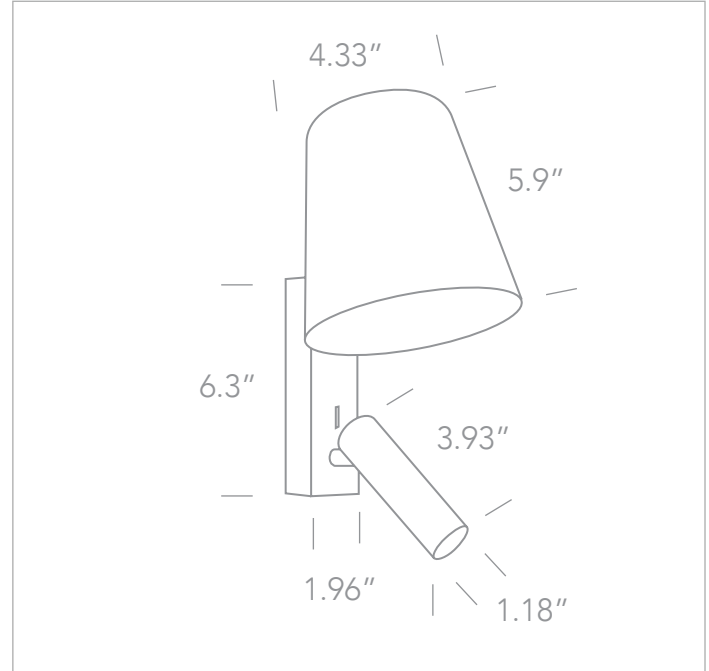

DATE:

CUSTOMER:

PROJECT:

QUANTITY:

MIMI

D65142
3W COB LED Bedside Wall Surface, Adjustable Fitting, w/ Aluminum Shade

IP20

EXAMPLE:

NOTES	D65142: Each fixture includes a 4.5" x 6.5" rectangular white mounting plate for attaching to a standard 3" octagonal junction box. Color will match fixture.	3000K CCT = Warm White	WEB LINKS: D65142