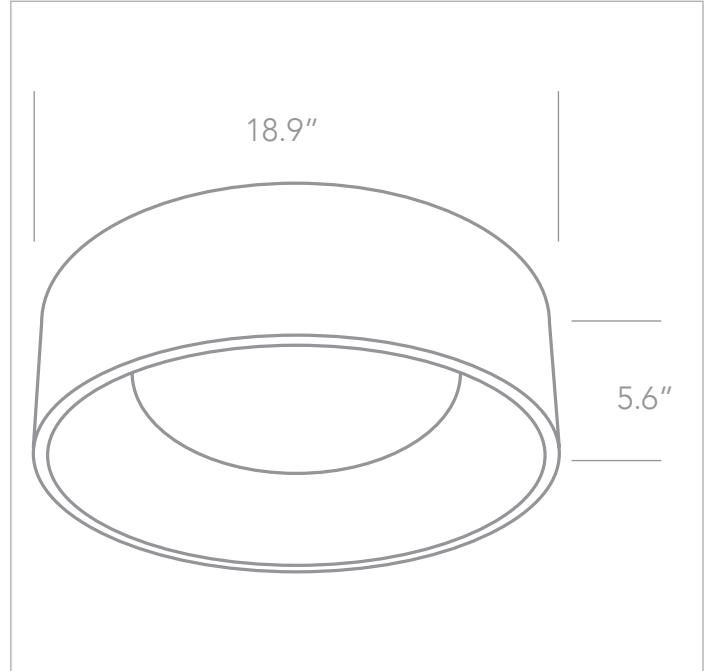

# MELANIA D67452

30W LED Dark Light Decorative Plafoniere

EXAMPLE:

FAMILY	ITEM#	WATTAGE	LUMENS	CCT	BEAM	FINISH	DRIVER	IP RATING	INPUT VOLTAGE
MELANIA	D67452W	30W	2000lm	30	G	W	A	20	120

3000K CCT = Warm White