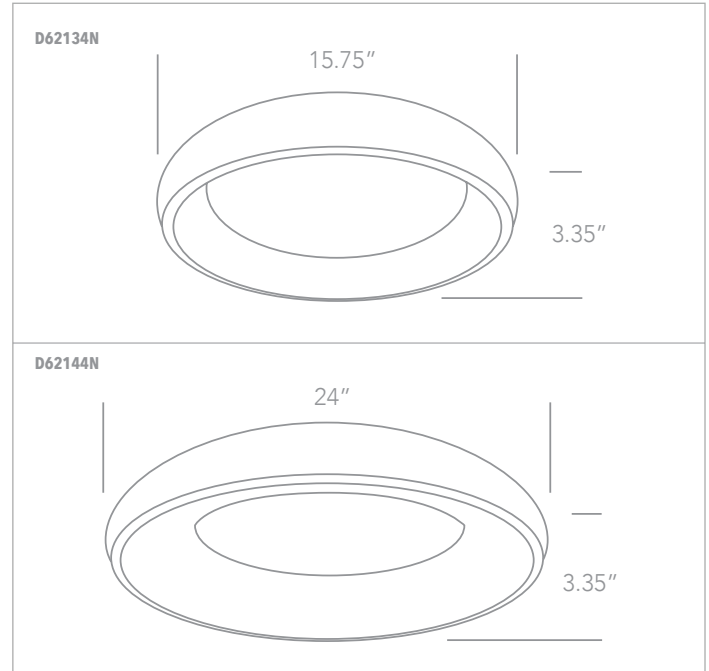

DATE:

CUSTOMER:

PROJECT:

QUANTITY:

LORRAINE-BB *D62134N, D62144N*

32W, 50W LED Decorative Plafo **IP20**

EXAMPLE:

FAMILY	ITEM#	WATTAGE	LUMENS	CCT	BEAM	FINISH	DRIVER	IP RATING	INPUT VOLTAGE
LORRAINE-BB	D62144N	50W	2750lm	30	120	BBS	A	20	120