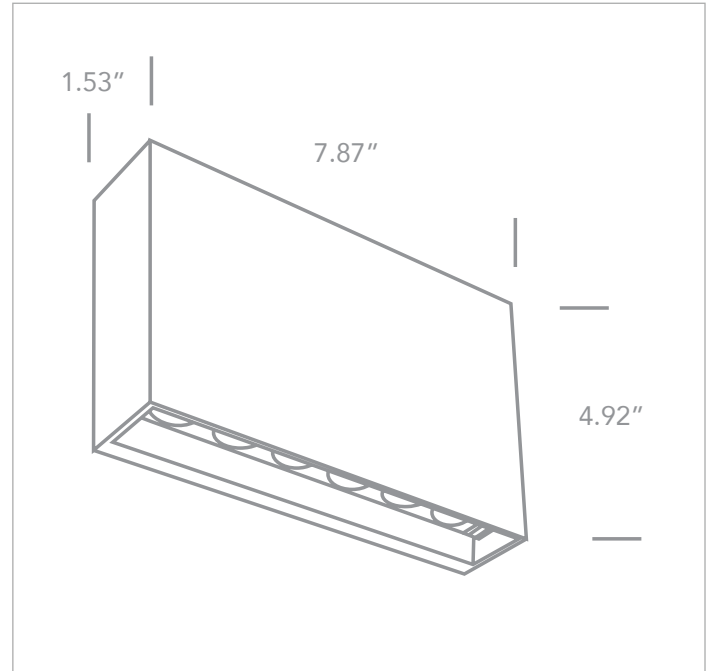

DATE:

CUSTOMER:

PROJECT:

QUANTITY:

KOTZA65 D67472, D67472A

LED 2x6W Outdoor Up & Down & 6W Outdoor Down Wall Light 

EXAMPLE:

| FAMILY | ITEM# | WATTAGE | LUMENS | CCT | BEAM | FINISH | DRIVER | IP RATING | INPUT VOLTAGE |
|---------|-----------|---------|---------|-----|------|--------|--------|-----------|---------------|
| KOTZA65 | D67472ANW | 2x6W | 2x500lm | 30 | G | AN | N | 65 | 120 |

| | | | |
|--------------|---|---|--|
| NOTES | D67472 / D67472A: Each fixture includes a 4.5" x 10.25" rectangular mounting plate for attaching to a standard 3" octagonal junction box. Color will match fixture. | CCT: 3000K CCT = Warm White 4000K CCT = Cool White | WEB LINKS: D67472 D67472A |
| | NON-DIMMING UNDER 10 WATTS | | |