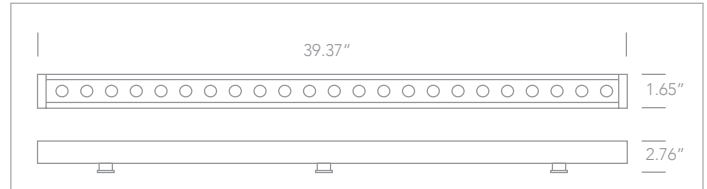

DATE:

CUSTOMER:

PROJECT:

QUANTITY:

ILLUMIFLOW *D7055B-RGB* 24X1.5W LED RGB Wall Washer

EXAMPLE:

FAMILY	ITEM#	WATTAGE	CCT	BEAM	FINISH	DRIVER	IP RATING	INPUT VOLTAGE
ILLUMIFLOW	D7055B-RGB	24 x 1.5W	RGB	30	G	AL	A	65 120

FAMILY	ITEM#	WATTAGE	CCT	BEAM	FINISH	DRIVER	IP RATING	INPUT VOLTAGE
ILLUMIFLOW	D7055B-RGB	24 x 1.5W	RGB	30 30°	G GREY	A 0-10V	66 IP66	120/277 120V - 277V

NOTES	<p>D7055B-RGB: 0-10V dimming option, available for 277V</p>	<p>WEB LINKS:</p> <p>D7055B-RGB</p> 
--------------	--	--