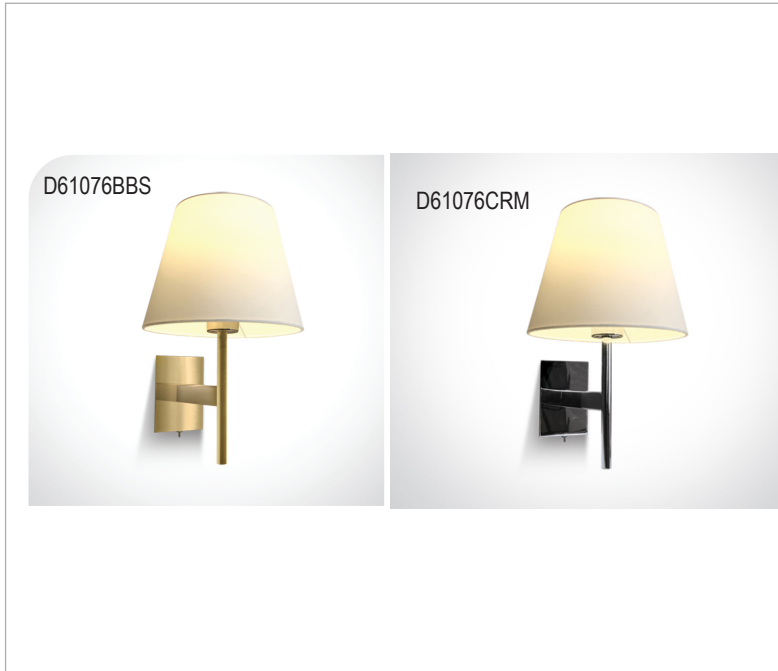

DATE:

CUSTOMER:

PROJECT:

QUANTITY:

BSW20 *D61076*

40W E27 LED Decorative Wall Bedside Lamps w/ ON/OFF Switch **IP20**

EXAMPLE:

FAMILY	ITEM#	WATTAGE	FINISH	LAMP	IP RATING	INPUT VOLTAGE
BSW20	D61076BBS	40W	BBS	E27	20	120

FAMILY	ITEM#	WATTAGE	FINISH	LAMP	IP RATING	INPUT VOLTAGE
BSW20	D61076BBS	40W	BBS BRUSHED BRASS	E27 1 x 40W E27	20 IP20	120 120V
	D61076CRM	40W	CRM CHROME		20 IP20	120 120V

NOTES	<p>D61076: Each fixture includes a 4.5" x 6.5" rectangular white mounting plate for attaching to a standard 3" octagonal junction box. Color will match fixture.</p> <p>E27 Bulb not included</p>	WEB LINKS:	
		D61076	