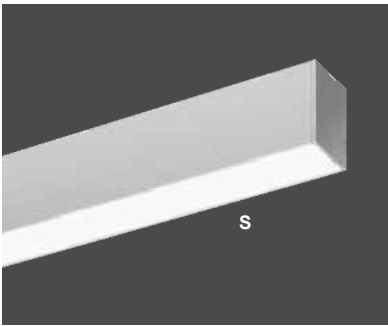

LICHTKANAL 045 Lighting

System

LK45 Ceiling Surface

[Click here for LK70 Ceiling Surface](#)

date	
customer	
project	
quantity	

LICHTKANAL is available in several variations. The diffuser is in form of different acrylic profiles for various lighting tasks. All Lichtkanal sizes are characterized by their continuously illuminated surface. Individual solutions, e.g. wall-ceiling or wall-edge solutions can be designed.

- acrylic diffuser profile with snap-in technique
- highest-quality aluminum profile
- various suspension systems available as accessories

[Click here for LK45 Ceiling Recessed](#)

[Click here for LK70 Ceiling Recessed](#)

[Click here for LK45 Ceiling Pendant](#)

[Click here for LK70 Ceiling Pendant](#)

[Click here for LK45 Wall Surface](#)

[Click here for LK70 Wall Surface](#)

example...

Family	Profile size	Mounting	Insert CCT	Performance	Finish	Remote	Input voltage	Run Length
LK	LK045	PC	40	L	S	A	u	12'