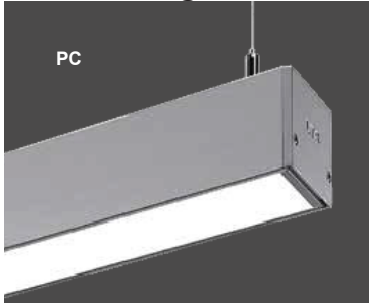

date	
customer	
project	
quantity	

LICHTKANAL 045 Lighting

System

LICHTKANAL is available in several variations. The diffuser is in form of different acrylic profiles for various lighting tasks. All Lichtkanal sizes are characterized by their continuously illuminated surface. Individual solutions, e.g. wall-ceiling or wall-edge solutions can be designed.

- acrylic diffuser profile with snap-in technique
- highest-quality aluminum profile
- various suspension systems available as accessories

LK45 Ceiling Pendant