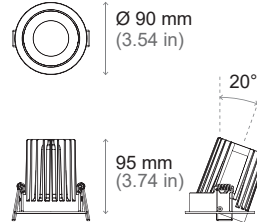

# DOWNITO 70 ROUND

Recessed Down Light

7113

Family	Model / Wattage	IP Type	Finish	Beam / Lumens	CRI / Color temp	Diffuser	Passive Reflector	Driver	Input voltage
DOWNITO 70  N, A	7113   10W	0   IP20	0   silver	0   35 deg - 694 - 765 lm	90/4K   4000K	C   clear	C   chrome	N   non dim	120   120V input
		1   IP40 - Diffuser	2   black	1   50 deg - 788 - 869 lm	90/3K5   3500K	M   milky	B   black	A   0 - 10V	277   277V input
		3   IP65 - Diffuser	3   white	2   70 deg - 803 - 885 lm	90/3K   3000K		W   white		
						90/2K7   2700K		G   gold	