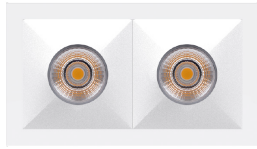

date _____
 customer _____
 project _____
 quantity _____

DOWNITO 70 SQUARE

DOWNITO® is a compact LED downlight for accent lighting with a wide variety for indoor applications; retail (CRI 90), hospitality, residential, and offices, due to its UGR<19, which allows a perfect visual comfort. The new 10W downlight is available in round, adjustable +/-30°, and square version.

Recessed Down Light

7113

7114

Family	Model / Wattage	IP Type	Finish	Beam / Lumens	CRI / Color temp	Diffuser	Passive Reflector	Driver	Input voltage
DOWNITO 70	7113 SINGLE 1 x 10W	5 IP20	0 silver	0 35 deg - 694 - 765 lm	90/4K 4000K	C *clear	C chrome	N non dim	120 120V input
		7 IP54 - Diffuser	2 black	1 50 deg - 788 - 869 lm	90/3K5 3500K	M *milky	B black	A 0 - 10V	277 277V input
		8 IP65 - Diffuser	3 white	2 70 deg - 803 - 885 lm	90/3K 3000K		W white	N1 non dim	
	7114 DOUBLE 2 x 10W			0 35 deg - 1389 - 1531 lm	90/2K7 2700K		G gold	A1 0 - 10V	
				1 50 deg - 1576 - 1737 lm					
				2 70 deg - 1607 - 1771 lm					