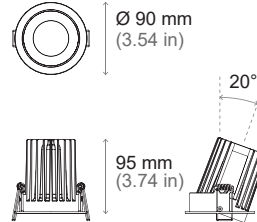

DOWNITO 70 ROUND

Recessed Down Light

7113

Family	Model / Wattage	IP Type	Finish	Beam / Lumens	CRI / Color temp	Diffuser	Passive Reflector	Driver	Input voltage				
DOWNITO 70 N, A	7113 10W	0 IP20	0 silver	0 35 deg - 694 - 765 lm	90/3K5 3500K	C clear	C chrome	N non dim	120 120V input				
		1 IP40 - Diffuser	2 black	1 50 deg - 788 - 869 lm						M milky	B black	A 0 - 10V	277 277V input
			3 white	2 70 deg - 803 - 885 lm							W white		
											G gold		