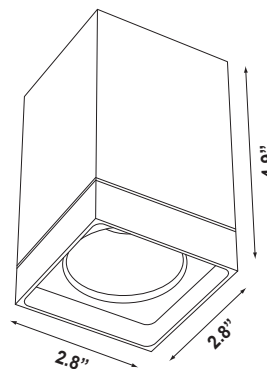

date	
customer	
project	
quantity	

SPACETUBE LED

Luminaire

LED-Aufbaustrahler aus Aluminium. Konverter integriert. Aluminium LED surface mount luminaire. Integrated converter.

S1

S2

Family	Size / Wattage / Lumens	Mounting	CCT	Beam	Finish	Driver	Input voltage
SPACETUBE							
74-118	11.5W >800lm round	S surface	30 3000K	36 36 deg	W white S silver B black R RAL color	N non dim A 0-10V C consult for options	120 120V input 277 277V input
74-0117	11.5W >800lm square						

example...

Family	Size / Wattage / Lumens	Mounting	CCT	Beam	Finish	Driver	Input voltage
SPACETUBE	S1	S	30	36	W	A	120

S1

S2