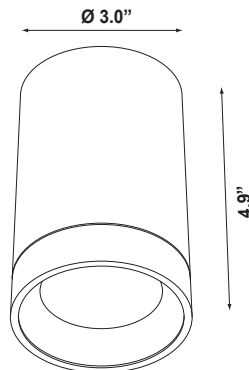

date	
customer	
project	
quantity	

SPACETUBE LED

Luminaire

LED-Aufbaustrahler aus Aluminium. Konverter integriert. Aluminium LED surface mount luminaire. Integrated converter.

S1

S2

Family	Size / Wattage / Lumens	Mounting	CCT	Beam	Finish	Driver	Input voltage
SPACETUBE							
74-118	11.5W >800lm round	S surface	30 3000K	36 36 deg	W white S silver B black R RAL color	N non dim A 0-10V C consult for options	120 120V input 277 277V input
74-0117	11.5W >800lm square						

example...

Family	Size / Wattage / Lumens	Mounting	CCT	Beam	Finish	Driver	Input voltage
SPACETUBE	S1	S	30	36	W	A	120

S1

S2