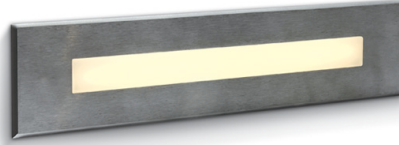

# FERDOW Luminaire

D68072A

D68072C

Family	Item / Wattage / Lumens	CCT	Beam	Finish	Driver	IP Rating	Input voltage
<b>FERDOW</b>							
	D68072A 5W 100lm	30 3000K	G General	SS stainless steel	N non dim	65 IP65	120 120V input
	D68072C 10W 200lm		R	RAL color			