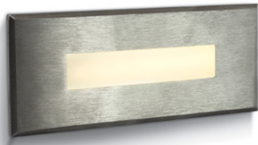

# FERDOW Luminaire

D68072A

D68072C

Family	Item / Wattage / Lumens	CCT	Beam	Finish	Driver	IP Rating	Input voltage
<b>FERDOW</b>							
	D68072A 5W 100lm	30 3000K	G General	SS stainless steel	N non dim	65 IP65	120 120V input
	D68072C 10W 200lm		R	RAL color			