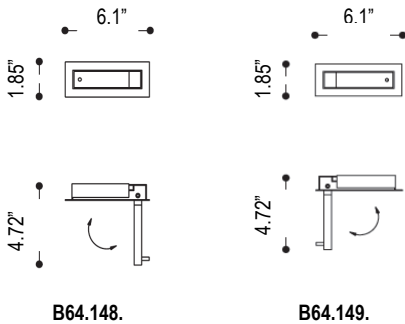

date

customer

project

quantity

Headboard reading lights, warm white.

RECESSED READING LIGHTS SERIES

B64.148.

B64.149.

Family	Head / Wattage / Lumens		Finish		CCT		Driver		Input Voltage			
RRLS												
 N2	B64.148.	left luminaire; variation right	1 x 3W	300lm	33	Nickel Dull	27	2700K	N2	** non dim	120	120V input
	B64.149.	right luminaire; variation left	1 x 3W	300lm	R	RAL color					277	277V input

Notes: (**) remote driver in enclosed box - contact sales for datasheet

example...

Family	Head / Wattage / Lumens	Finish	CCT	Driver	Input Voltage
RRLS	B64.148.	33	27	N2	120