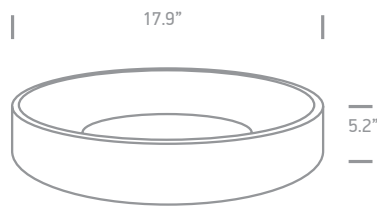

date _____
customer _____
project _____
quantity _____

LED DECORATIVE PLAFO Luminaire

LORAINÉ Luminaire

Family	Item / Wattage / Lumens	CCT	Beam	Finish	Driver	IP Rating	Input voltage	
LORAINÉ	D62132N	32W >1900lm	V *VARIABLE	120 | 120 deg	W white	N non dim	20 | IP20	120 | 120V input
	D62142N	42W >2500lm			A antracite	A 0-10V		277 | 277V input

* VARIABLE CCT = ADJUSTABLE 3000K - 4000K - 5000K

example...

Family	Item / Wattage / Lumens	CCT	Beam	Finish	Driver	IP Rating	Input voltage
LORAINÉ	D62132N	V	120	W	A	20	120

D62132N