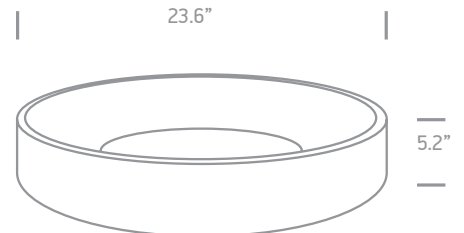

date _____
customer _____
project _____
quantity _____

LED DECORATIVE PLAFO Luminaire

LORAINÉ Luminaire

Family	Item / Wattage / Lumens	CCT	Beam	Finish	Driver	IP Rating	Input voltage	
LORAINÉ	D62132N	32W >1900lm	V *VARIABLE	120 | 120 deg	W white	N non dim	20 | IP20	120 | 120V input
	D62142N	42W >2500lm			A antracite	A 0-10V		277 | 277V input

* VARIABLE CCT = ADJUSTABLE 3000K - 4000K - 5000K

example...

Family	Item / Wattage / Lumens	CCT	Beam	Finish	Driver	IP Rating	Input voltage
LORAINÉ	D62132N	V	120	W	A	20	120

D62142N