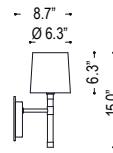

date

customer

project

quantity

Stemmed body fixture for wall mount. Stem is color mesh work

TWO TONE STEM LAMP SERIES

Wall Light

A4

A5

Family	Option / Description	Finish	Stem meshwork	Shade	Lamp	IP Rating	Input Voltage
TTLSL							
A4 - B63.324	wall lamp + reading light	CH	.69 black	4042	E27	20	120V input
A5 - B63.323	wall lamp	C	.37 velvet green .64 velvet orange .65 velvet violet		E27L ** E27 + 3W LED	IP20	