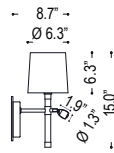

date

customer

project

quantity

Stemmed body fixture for wall mount. Stem is color mesh work

TWO TONE STEM LAMP SERIES

Wall Light

A4

A5

Family	Option / Description	Finish	Stem meshwork	Shade	Lamp	IP Rating	Input Voltage
TTLSL							
A4 - B63.324	wall lamp + reading light	CH	.69 black	4042	E27	20	120V input
A5 - B63.323	wall lamp	C	.37 velvet green .64 velvet orange .65 velvet violet		E27L ** E27 + 3W LED	IP20	