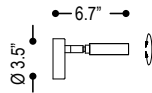

# TOUCH WALL SERIES

Round mount fixture with sensor switch integrated into reflector for touch on/off.

B64.107

B64.109

Family	Option / Mounting / Wattage / Articulator					Finish		Color temp		Driver		IP Rating		Input voltage	
<b>TWS</b>															
 N	B64.107	wall lamp	recessed	6W	pivot head	.69	black	30	3000K	N	non dim	20	IP20	120	120V input
	B64.109	wall lamp	surface	6W	pivot head	.55	white							277	277V input
						.38	taupe								