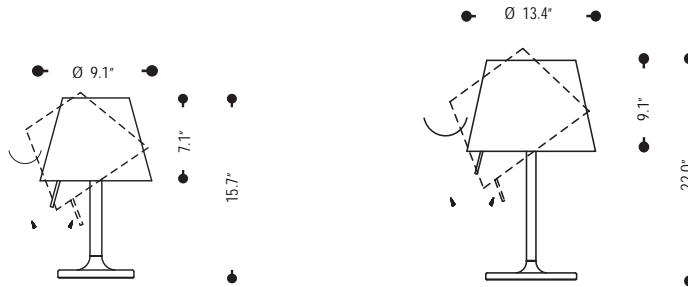

date

customer

project

quantity

SIMPLE SLIM STEM DESK & TABLE LAMP

B13.309 & B13.310

Slim stem table fixture with round base and articulating shade. Silver finish.

Family	Option / Description/Shade	Finish	Lamp	IP Rating	Input Voltage
SSLS	B13.309.3881 B13.310.3884	.15 silver	E27 E27	20 IP20	120 120V input

example...

Family	Option / Description	Finish	Lamp	IP Rating	Input Voltage
SSLS	B13.309.3881	.15	E27	20	120