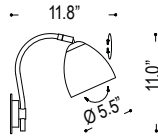

## Wall-Surface Mounted

Metal retro round shade series for wall.

B64.246

Family	Option / Description	Finish	Lamp	Input Voltage
RRSS	B64.246 wall lamp	55 brass dull - white 69 brass dull - black	GX53 GX53	120 120V input