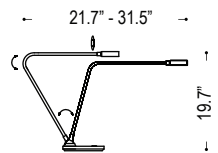

date	
customer	
project	
quantity	

FLEX TOUCH SERIES

Table Top

Slender table fixture with sensor switch integrated into reflector. Touch for on/off (Include the height of the table lamp)

B14.107

B14.106

Family	Option / Description / Wattage	Finish	Color temp	Driver	IP Rating	Input voltage
TS						
 N	B14.107 table lamp 6W flex-head	.69 black / chrome	30 3000K	N non dim	20 IP20	120 120V input
	B14.106 table lamp 6W flexarm	.55 white				277 277V input