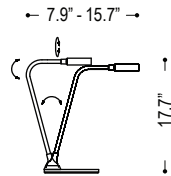

date	
customer	
project	
quantity	

FLEX TOUCH SERIES

Table Top

Slender table fixture with sensor switch integrated into reflector. Touch for on/off (Include the height of the table lamp)

B14.107

B14.106

Family	Option / Description / Wattage	Finish	Color temp	Driver	IP Rating	Input voltage
TS						
 N	B14.107 table lamp 6W flex-head	.69 black / chrome	30 3000K	N non dim	20 IP20	120 120V input
	B14.106 table lamp 6W flexarm	.55 white				277 277V input