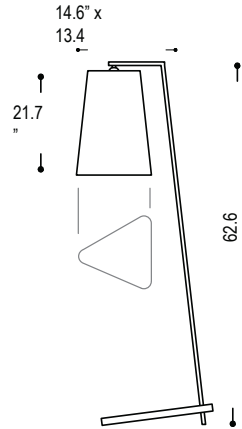

date

customer

project

quantity

TRINGLE SHADE series for table top, floor and wall, made for E27 base lamps.

TRIANGLE SHADE SERIES

Floor

B23.155

Shade:
4310

Family	Option / Description / Lamp	Finish / Shade	CCT	Driver	IP Rating	Input Voltage
TSS						
B23.155	floor lamp E27	69-4310 black/linen champ144	30 * 3000K	N * non dim	20 IP20	120 120V input 277 277V input

Notes: (*) available for B63.156 only

example...

Family	Option / Description / Lamp	Finish / Shade color	CCT	Driver	IP Rating	Input Voltage
TSS	B63.156	69-4310	30	N	20	120