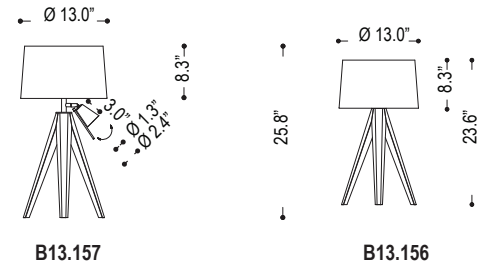

date

customer

project

quantity

TRIPOD LAMP ANGLE SERIES

B13.157

B13.156

Tripod lamp with chintz white shade and foot operated on/off switch. Available with reading light option.

ETL E27 GU10 LED IP 20 remote driver box

Family	Option / Description	/Lamp/Finish	Shade	IP Rating	Input Voltage
TLAS					
B13.157	table lamp + reading light		.4009 outside - chintz grey	20 IP20	120 120V input
B13.156	table lamp		.4007 inside - contra H coarse chintz white		

example...

Family	Option / Description / Lamp / Finish	Shade	IP Rating	Input Voltage
TLAS	B13.157.69 E27L	.4009 grey	20	120