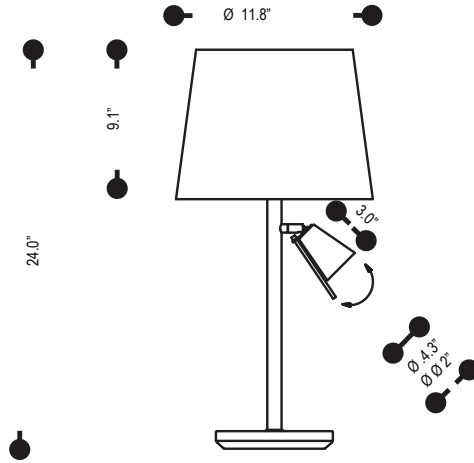

# SIMPLE TABLE LAMP READING SERIES

B13.409

Table fixture with added reading light for convenience. Round base silver finish.

Family	Option / Description	Finish	Shade	Lamp	IP Rating	Input Voltage
SSLRS						
B13.409	table lamp	.15 silver	3878 chintz white	E27 E27 + GU10 LED	20 IP20	120 120V input

example...

Family	Option / Description	Finish	Shade	Lamp	IP Rating	Input Voltage
SSLRS	B13.409	.15	3878	E27	20	120