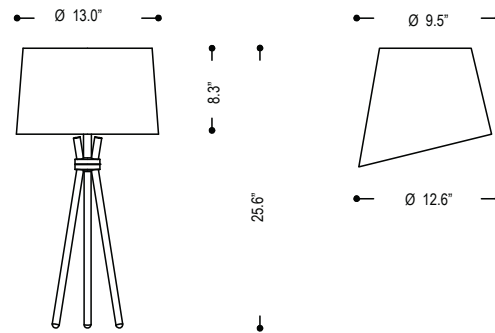

date	
customer	
project	
quantity	

SLIM LEG TRIPOD SERIES

Table Top

Slim legged tripod table fixtures. Elegant Tuxedo Shade.

B13.158.03.4007

B13.158.03.4044

Family	Option / Description	Shade finish / shape			Finish		Lamp		IP Rating		Input Voltage		
SLTS													
B13.158	table lamp	4044	chintz black - gold	C	cone	.03	brass dull	E27	E27	20	IP20	120	120V input
		4007	chintz white	C	cone	.30	nickel polished						
		4225	beige	S	sloped cone	.33	nickel dull						

example...

Family	Option / Description	Shade finish / shape			Finish		Lamp		IP Rating		Input Voltage		
SLTS	B13.158	4044		C		.03		E27	E27	20	IP20	120	