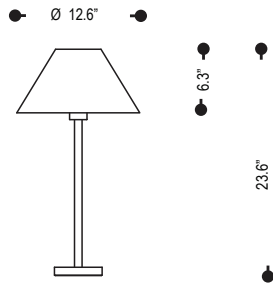

date

customer

project

quantity

SIMPLE CONICAL SERIES - Tabletop

B13.317, B13.316

Elegant stem body with square base and conical shade.

B13.317 (table)

B13.316 (desk)

Family	Option / Description	Finish	Shade	Lamp	IP Rating	Input Voltage
SCS						
B13.317	table lamp	.30 nickel polished	3832 chintz white - table	E27 E27	20 IP20	120 120V input
B13.316	desk lamp		3830 chintz white - desk			

example...

Family	Option / Description	Finish	Shade	Lamp	IP Rating	Input Voltage
SCS	B13.317	.30	3832	E27	20	120