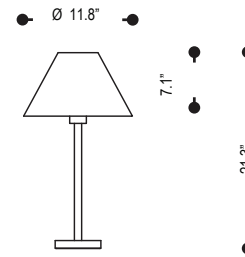

date

customer

project

quantity

SIMPLE CONICAL SERIES - Tabletop

B13.317, B13.316

Elegant stem body with square base and conical shade.

B13.317 (table)

B13.316 (desk)

Family	Option / Description	Finish	Shade	Lamp	IP Rating	Input Voltage
SCS						
B13.317	table lamp	.30 nickel polished	3832 chintz white - table	E27 E27	20 IP20	120 120V input
B13.316	desk lamp		3830 chintz white - desk			

example...

Family	Option / Description	Finish	Shade	Lamp	IP Rating	Input Voltage
SCS	B13.317	.30	3832	E27	20	120