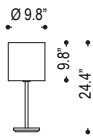

date

customer

project

quantity

Simple bright metal for table top, silver or nickel finish. Available options with LED reading light and articulating arm

SIMPLE BRIGHT METAL Tabletop

B13.312 B13.314

B13.311 B13.313

B13.315

Family	Option / Description	Shade	Lamp	Finish	IP Rating	Input Voltage
SBMS						
B13.312	desk lamp + reading light	W	chintz white	E273W	E27 + 1W	.19 sterling silver
B13.314	table lamp + reading light			E27	E27	.30 nickel polished
B13.311	desk lamp					
B13.313	table lamp					
B13.315	table lamp					