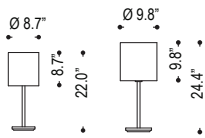

date

customer

project

quantity

Simple bright metal for table top, silver or nickel finish. Available options with LED reading light and articulating arm

SIMPLE BRIGHT METAL Tabletop

B13.312 B13.314

B13.311 B13.313

B13.315

Family	Option / Description	Shade	Lamp	Finish	IP Rating	Input Voltage
SBMS						
B13.312	desk lamp + reading light	W	chintz white	E273W	E27 + 1W	.19 sterling silver
B13.314	table lamp + reading light			E27	E27	.30 nickel polished
B13.311	desk lamp					
B13.313	table lamp					
B13.315	table lamp					