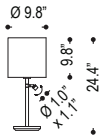

date

customer

project

quantity

Simple bright metal for table top, silver or nickel finish. Available options with LED reading light and articulating arm

SIMPLE BRIGHT METAL Tabletop

B13.312 B13.314

B13.311 B13.313

B13.315

Family	Option / Description	Shade	Lamp	Finish	IP Rating	Input Voltage
SBMS						
B13.312	desk lamp + reading light	W	chintz white	E273W	E27 + 1W	.19 sterling silver
B13.314	table lamp + reading light			E27	E27	.30 nickel polished
B13.311	desk lamp					
B13.313	table lamp					
B13.315	table lamp					