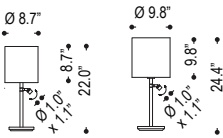

date

customer

project

quantity

Simple bright metal for table top, silver or nickel finish. Available options with LED reading light and articulating arm

SIMPLE BRIGHT METAL Tabletop

B13.312 B13.314

B13.311 B13.313

B13.315

Family	Option / Description	Shade	Lamp	Finish	IP Rating	Input Voltage
SBMS						
B13.312	desk lamp + reading light	W	chintz white	E273W	E27 + 1W	.19 sterling silver
B13.314	table lamp + reading light			E27	E27	.30 nickel polished
B13.311	desk lamp					
B13.313	table lamp					
B13.315	table lamp					