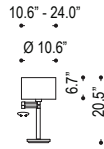

date

customer

project

quantity

Simple bright metal for table top, silver or nickel finish. Available options with LED reading light and articulating arm

SIMPLE BRIGHT METAL Tabletop

Family	Option / Description	Shade	Lamp	Finish	IP Rating	Input Voltage
SBMS						
B13.312	desk lamp + reading light	W	chintz white	E273W	E27 + 1W	.19 sterling silver
B13.314	table lamp + reading light			E27	E27	.30 nickel polished
B13.311	desk lamp					
B13.313	table lamp					
B13.315	table lamp					

example...

Family	Option / Description	Finish	Shade	Lamp	IP Rating	Input Voltage
SBMS	B13.312	.19	3853	E273W	20	120